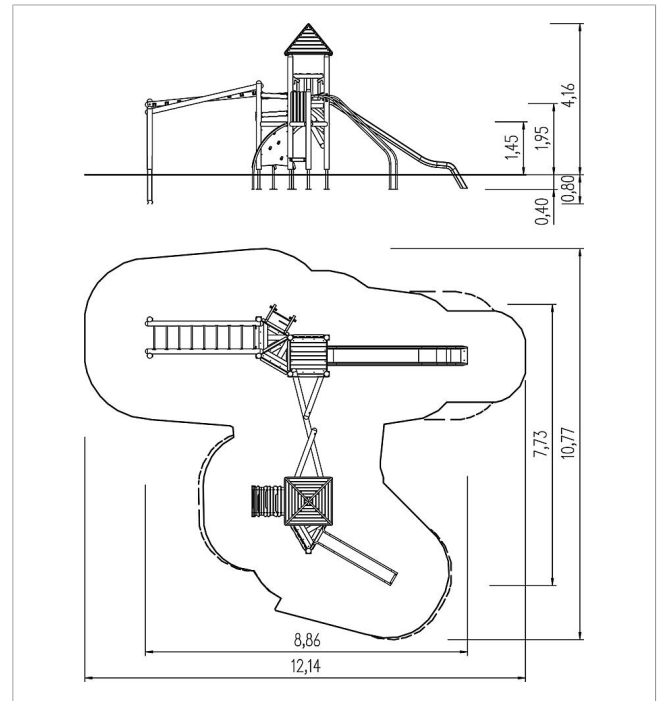

5 25 146 0110 0

unique play unit Wace,
solo

made in germany

Scope of delivery

- 13x post unit: SW or steel
- 5x platform wood : SW
- 1x roof: SW
- 1x arched ramp: stainless steel, SW
- 1x handrail slide: stainless steel
- 1x material ladder: SW, stainless steel, plastic-coated steel rope
- 1x hand over hand crossing sloped: SW, stainless steel
- 1x zig-zag crossing sloped: SW
- 2x access restriction: HPL
- 8x parapet: SW
- 1x slide entry board: HPL
- 1x walk-through protection: plastic-coated steel rope, stainless steel
- 3x set of climbing grips: steel

	Material	SW pi
	Foundation level	FL 1
	Minimum space	1214x1077x416 cm
	Free falling height	234 cm
	Impact protection net	75,0 m ²
	Foundations	18x CF or 16x PFs + 2x CF
	Assembly	2 Personen/10 Std.
	Largest section	Ø14x370 cm