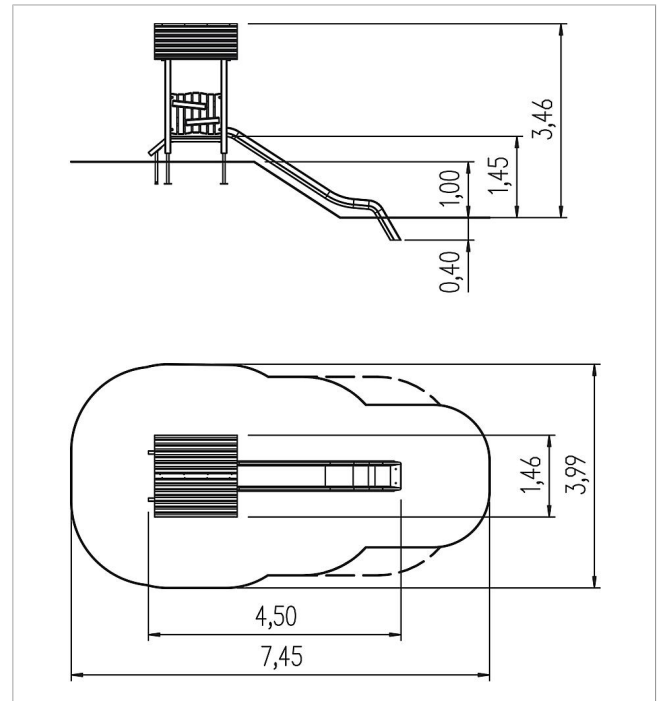

5 11 533 0110 0

ecorino play unit Wasserkuppe, solo

made in germany

Scope of delivery

- 4x post structure: SW or steel
- 1x platform structure: SW
- 1x pitched roof: SW
- 1x ladder sloped: SW, stainless steel
- 2x parapet: SW
- 1x slide entry plate: HPL
- 4x decoration timber: SW
- 1x set of grips: aluminium, plastic-coated
- fittings: stainless steel

| | | |
|---|-----------------------|---------------------|
|  | Material | SW pi |
|  | Foundation level | FL 1 |
|  | Minimum space | 745x399x346 cm |
|  | Free falling height | 45 cm |
|  | Impact protection net | 24,0 m ² |
|  | Foundations | 6x CF or 6x PFs |
|  | Largest section | 10x10x205 cm |