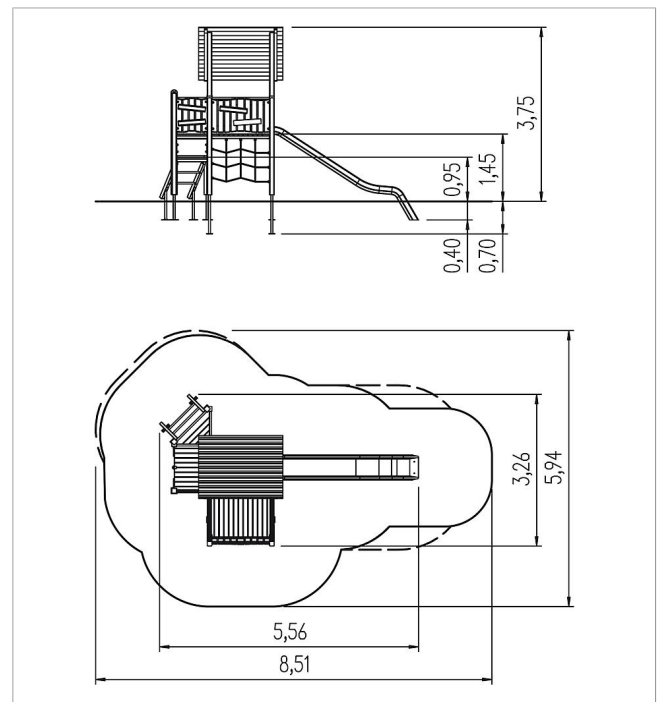

5 11 525 0110 0

ecorino play unit
Watzmann, solo

made in germany

Scope of delivery

- 2x adapter: SW or steel
- 2x post structure sloped: SW or steel
- 7x post structure: SW or steel
- 4x platform structure: SW
- 1x pent roof: SW
- 1x sloped ladder: SW, stainless steel
- 1x net ascent vertical: plastic-coated steel cable
- 1x rope with climbing discs: plastic-coated steel cable, stainless steel, plastic
- 1x parapet: HPL
- 4x parapet: SW
- 4x walk-through protection: stainless steel
- 1x slide entry plate: HPL
- 1x access restriction: HPL
- 8x decoration timber: SW
- 2x set of grips: aluminium, plastic-coated
- fittings: stainless steel

	Material	SW pi
	Foundation level	FL 1
	Minimum space	851x594x375 cm
	Free falling height	145 cm
	Impact protection net	33,5 m ²
	Foundations	10x CF or 2x CF + 8x PFs
	Largest section	10x10x364 cm