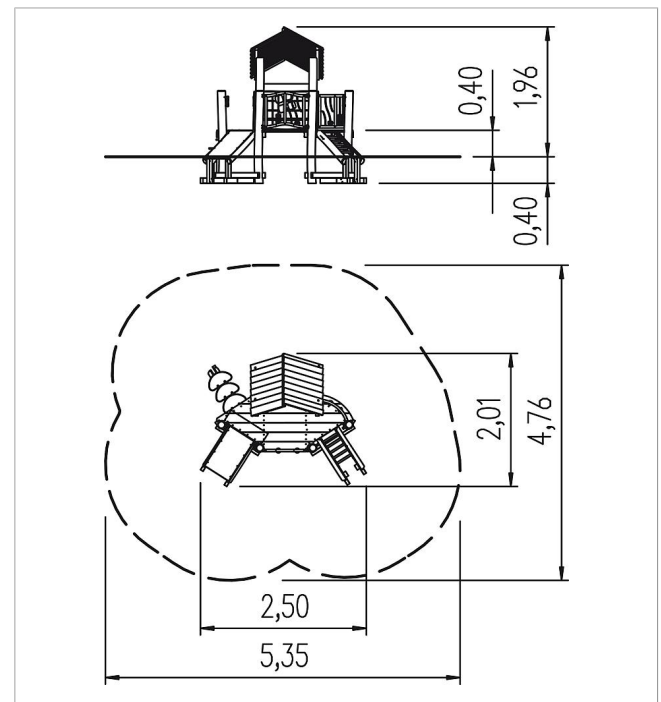

5 45 012 0530 6

paradiso play unit
Winja

made in germany

Scope of delivery

- 1x platform: robinia
- 1x belly board: HPL
- 1x step entrance: robinia, HPL
- 1x diagonal climbing rungs: stainless steel
- 1x window: robinia
- 1x saddle roof: robinia
- 1x bench: robinia
- 2x panel with playing balls: stainless steel, PE

	Material	Robinia oiled
	Foundation level	FL 3
	Minimum space	535x476x220 cm
	Free falling height	60 cm
	Impact protection net	21,0 m ²
	Foundations	-
	Assembly	2 persons/3 h
	Largest section	140x88x1,5 cm
	Heaviest section	30 kg