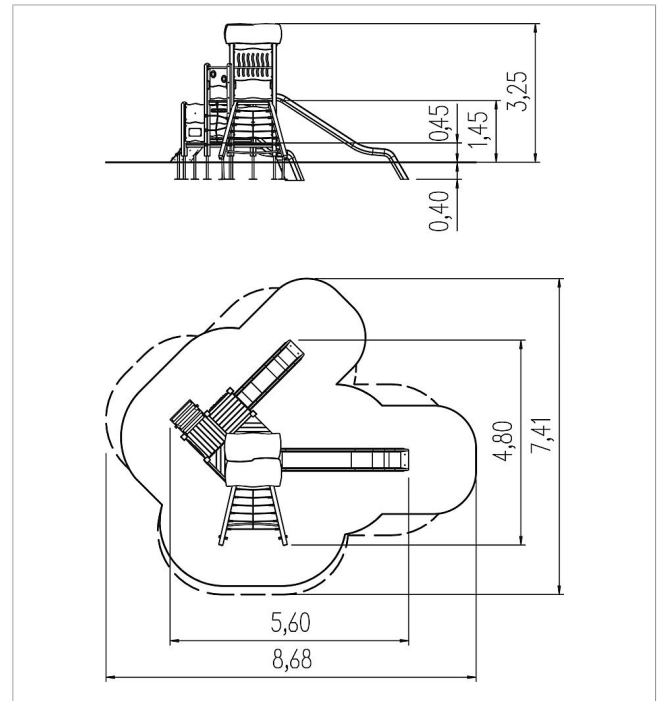

5 11 011 0111 0

playo play unit Winni, solo

made in germany

Scope of delivery

- 9x post construction: SW
- 9x post shoe: steel galvanised
- 5x platform construction: SW
- 2x adapter: SW
- 4x wall panel: HPL
- 2x walk-through protection leaf: stainless steel
- 3x set of grips: aluminium, plastic coated
- 1x house roof: HPL
- 2x cord protection: HPL
- 1x net ascent oblique: polyester-coated steel cable, stainless steel
- 1x net ascent vertical: polyester-coated steel cable
- 1x ramp: HPL, SW
- 2x slide entry plate: HPL
- 1x play panel click wheel: HPL, stainless steel, plastic
- 1x play panel hole: HPL, perspex
- 1x play panel wavy grooves: HPL
- 1x play panel dice disc: HPL, steel galvanised
- 1x play panel gear wheel: HPL
- 1x play panel counting rings: HPL, ROB
- fittings: stainless steel

	Material	SW pi
	Foundation level	FL 1
	Minimum space	868x741x325 cm
	Free falling height	145 cm
	Impact protection net	37,5 m ²
	Foundations	12x CF or 12x PFs