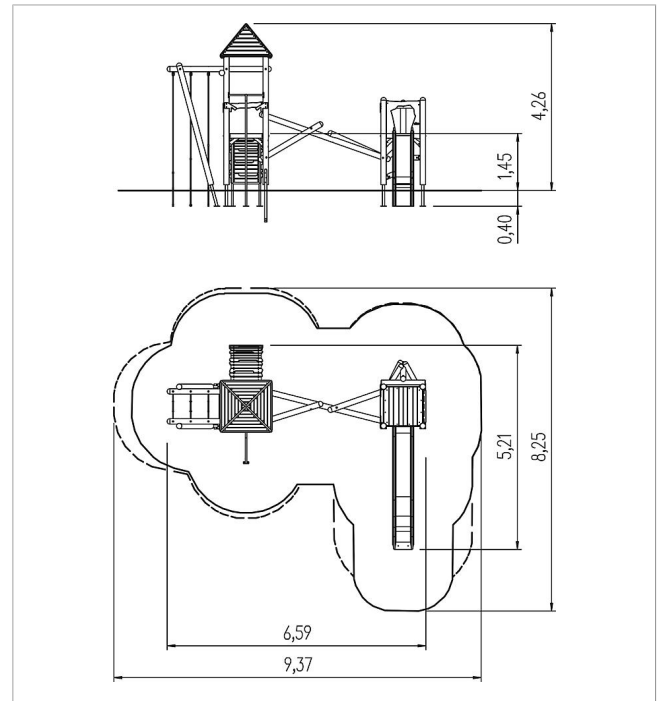

5 25 144 0410 0

unique play unit
Albion, solo

made in germany

Scope of delivery

- 8x post unit: SW or steel
- 2x platform wood : SW
- 1x roof: SW
- 1x arched ramp: stainless steel, SW
- 1x fireman's pole: stainless steel
- 1x liana ascent: plastic-coated steel rope, SW
- 1x log and crossbars ascent: SW
- 1x zig-zag crossing horizontal: SW
- 3x access restriction: HPL
- 2x parapet: SW
- 1x slide entry board: HPL
- 1x walk-through protection: plastic-coated steel rope, stainless steel
- 1x set of climbing grips: steel

	Material	Larch GL, larch
	Minimum space	937x825x426 cm
	Free falling height	145 cm
	Impact protection net	46,5 m ²
	Foundations	13x CF or 10x PFs + 1x PFI + 2x CF