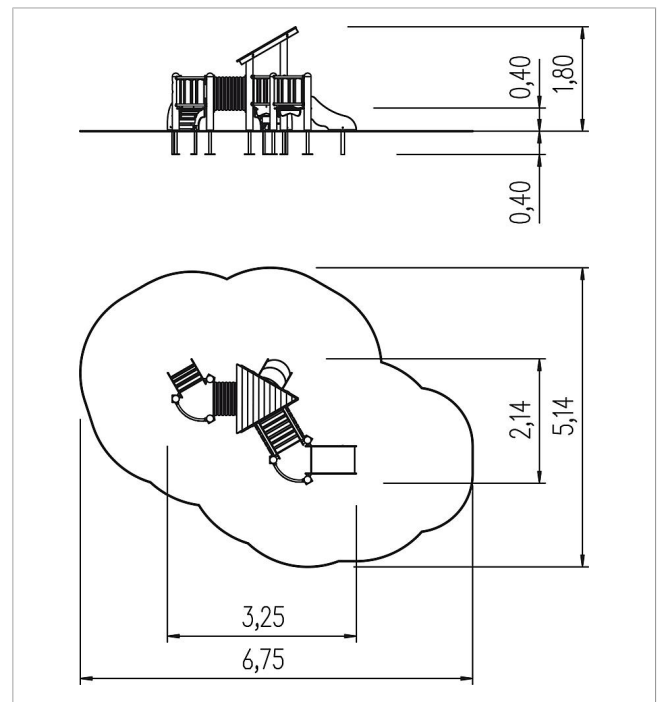

5 59 856 0412 1

minimondo play unit Anemone

made in germany

Scope of delivery

- 1x set of posts with support bases: SW, galvanised steel
- 3x platform: HPL
- 1x roof: SW
- 1x crawling tunnel: HPL, PP
- 1x arched bridge: HPL, SW
- 1x belly board: HPL
- 1x arched ramp: SW, HPL,
- 1x stairs: HPL
- 4x fence element: stainless steel, SW

	Material	Larch GL green, larch
	Minimum space	675x514x220 cm
	Free falling height	40 cm
	Impact protection net	24,5 m ²
	Foundations	1x CF or 4x PFs + 7x PFr