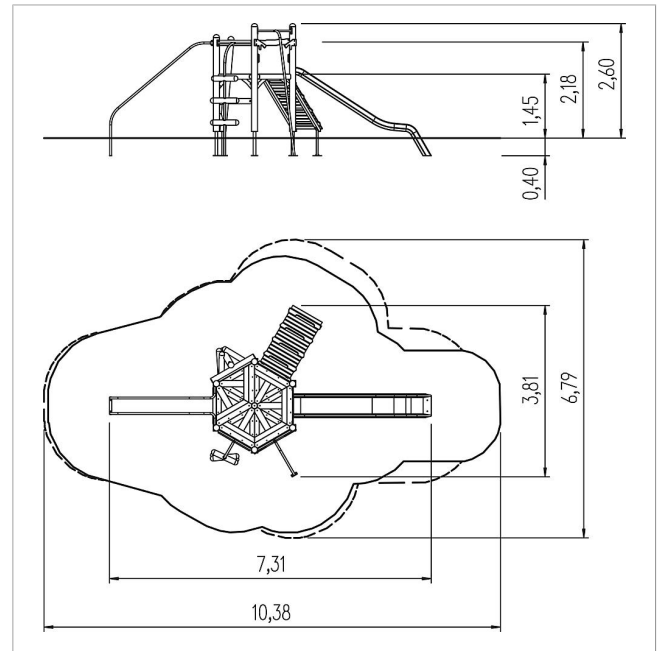

### Scope of delivery

- 7x post unit: SW or steel
- 6x platform wood : SW
- 1x fireman's pole: stainless steel
- 1x handrail slide: stainless steel
- 1x log and crossbars ascent: SW
- 1x ramp: SW
- 1x rotating log ascent: SW, stainless steel
- 1x access restriction: HPL
- 1x parapet: SW
- 1x slide entry board: HPL
- 1x set of climbing grips: steel

	Material	Larch GL green, larch
	Minimum space	679x1038x398 cm
	Free falling height	218 cm
	Impact protection net	42,0 m <sup>2</sup>
	Foundations	13x CF or 13x PFs