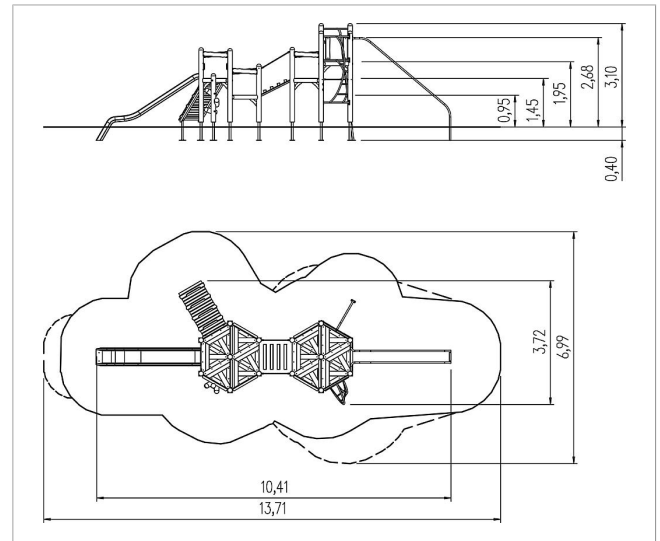

5 25 142 0410 6

unique play unit Bain, solo

made in germany

Scope of delivery

- 14x post unit: SW or steel
- 12x platform wood : SW
- 1x fireman's pole: stainless steel
- 1x handrail slide: stainless steel
- 1x lavender ascent: stainless steel, plastic-coated steel rope, SW
- 1x log with branches ascent: SW
- 1x ramp: SW
- 1x climbing platform stairs: HPL, SW
- 1x access restriction: HPL
- 10x parapet: SW
- 1x slide entry board: HPL
- 2x walk-through protection: plastic-coated steel rope, stainless steel
- 2x set of climbing grips: steel

	Minimum space	699x1371x448 cm
	Free falling height	268 cm
	Impact protection net	57,5 m ²
	Foundations	19x CF or 19x PFs