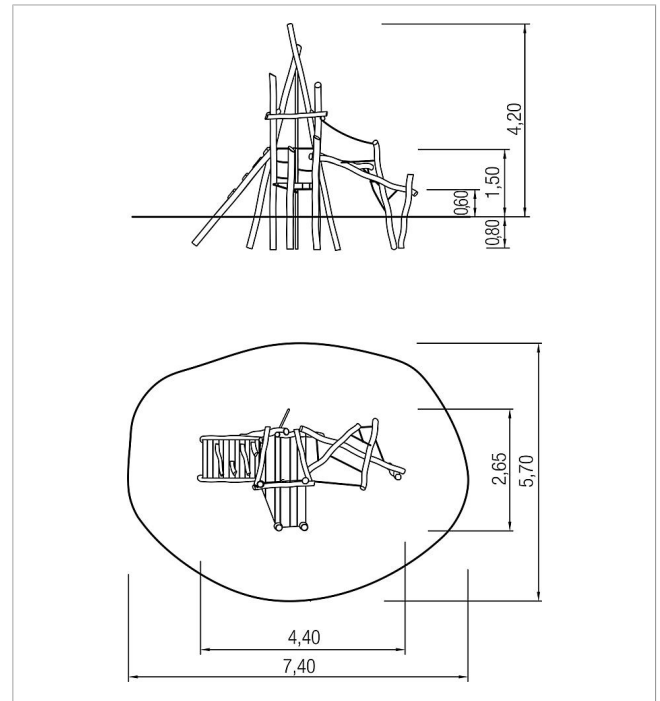

5 45 279 0530 6

paradiso play unit Climbing Garden

made in germany

Scope of delivery

- 1x platform PH 150 cm: robinia
- 1x crossed logs ascent: robinia, plastic-coated steel cable
- 1x climbing ramp: robinia
- 1x fireman's pole: stainless steel
- 1x sloped platform steps: robinia
- 1x small rope ladder: robinia, plastic-coated steel cable

	Material	Robinia oiled
	Foundation level	FL 3
	Minimum space	740x570x420 cm
	Free falling height	210 cm
	Impact protection net	33,0 m ²
	Foundations	11x CF
	Assembly	-