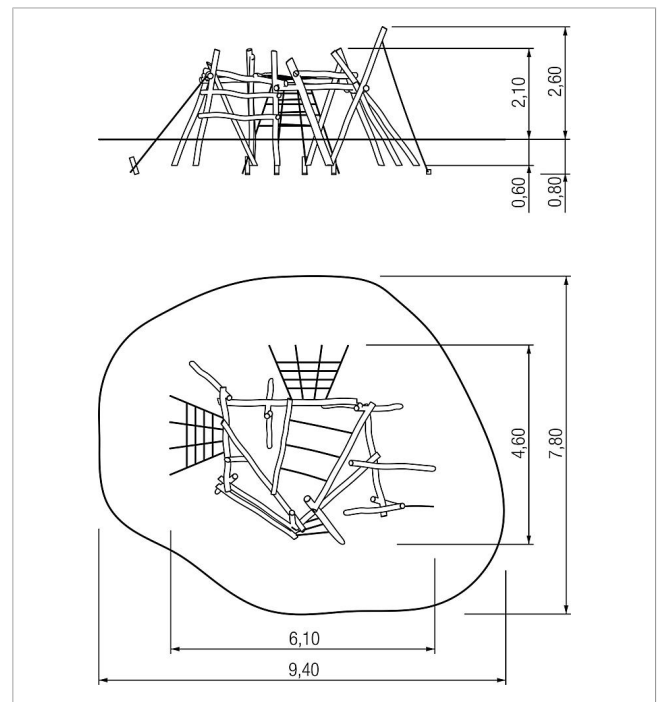

5 45 083 0630 0

paradiso play unit Climbing Tree Ema

made in germany

Scope of delivery

- 21x posts: robinia
- 2x climbing net: plastic-coated steel cable
- 3x rope rung: plastic-coated steel cable
- 1x climbing rope: plastic-coated steel cable

	Material	Robinia natural
	Foundation level	FL 3
	Minimum space	940x780x390 cm
	Free falling height	210 cm
	Impact protection net	58,0 m ²
	Foundations	21x CF
	Assembly	-