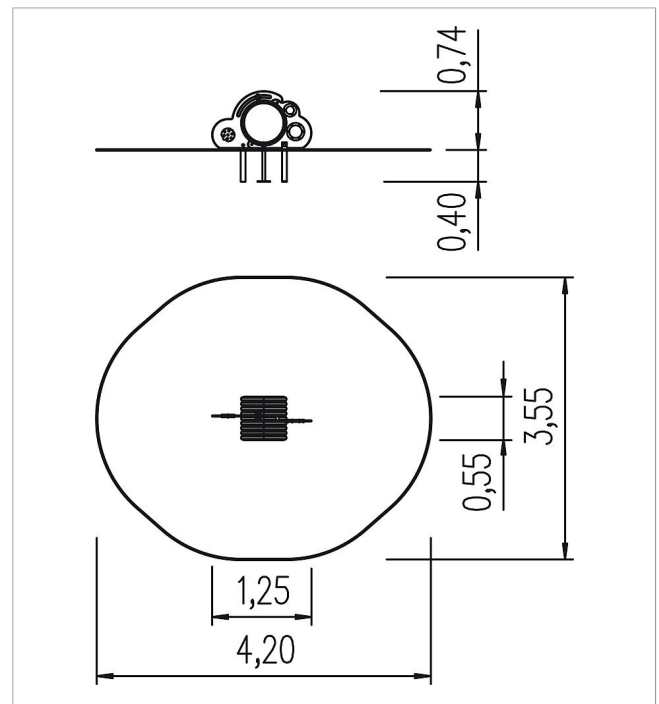

5 59 815 0110 0

minimondo play unit Cloud Tunnel

made in germany

Scope of delivery

- 1x crawling tube: PP
- 1x turning game: HPL
- 1x colour game: Plexiglas
- 1x touching and feeling game: PP
- 1x sliding game: HPL
- post bases: galvanised steel

	Material	HPL, PP
	Foundation level	FL 1
	Minimum space	425x355x180 cm
	Free falling height	-
	Impact protection net	12,0 m ²
	Foundations	1x CF or 2x PFs + 2x PFr
	Assembly	1 person/1 h
	Largest section	85,5x67,7x1,5 cm
	Heaviest section	9 kg