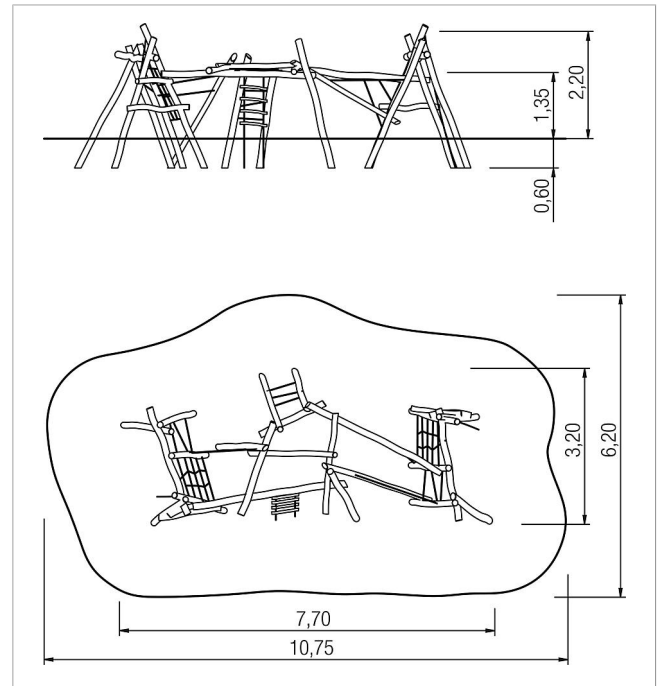

5 45 097 0530 6

paradiso play unit
Crona

made in germany

Scope of delivery

- 26x posts: robinia
- 2x climbing net: plastic-coated steel cable
- 1x rope ladder wood rungs: plastic-coated steel cable, robinia
- 2x climbing rope: plastic-coated steel cable
- 14x chain crossover and ascent: stainless steel

	Material	Robinia oiled
	Foundation level	FL 3
	Minimum space	1075x620x400 cm
	Free falling height	220 cm
	Impact protection net	54,0 m ²
	Foundations	17x CF
	Assembly	-