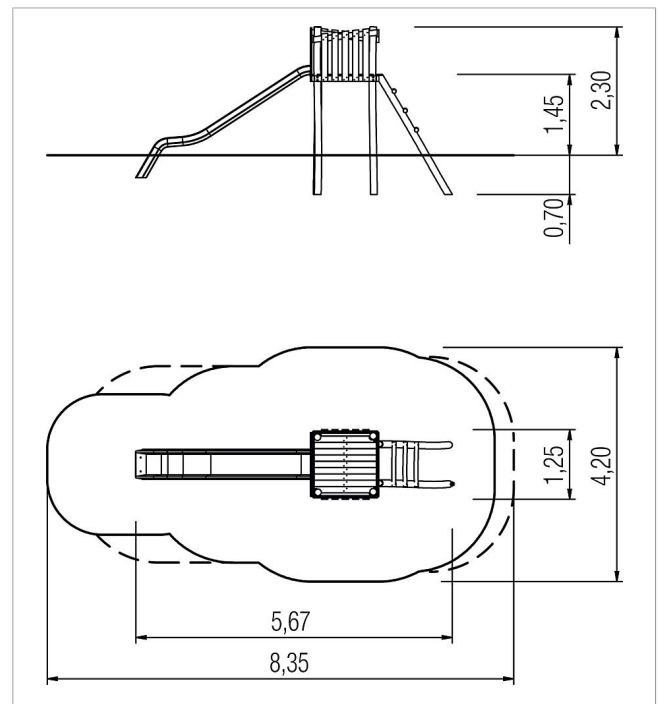

5 45 310 0630 0

paradiso play unit Dirk, solo

made in germany

Scope of delivery

- 4x post structure: robinia
- 1x platform structure: robinia
- 1x sloped ladder: robinia
- 2x parapet: robinia
- 1x walk-through protection: robinia
- 1x slide entry plate
- 1x set of grips: coated aluminium
- 4x squared timber
- fittings: stainless steel

	Material	Robinia natural
	Minimum space	835x420x325 cm
	Free falling height	145 cm
	Impact protection net	27,5 m ²
	Foundations	6x CF
	Assembly	2 persons/2 h