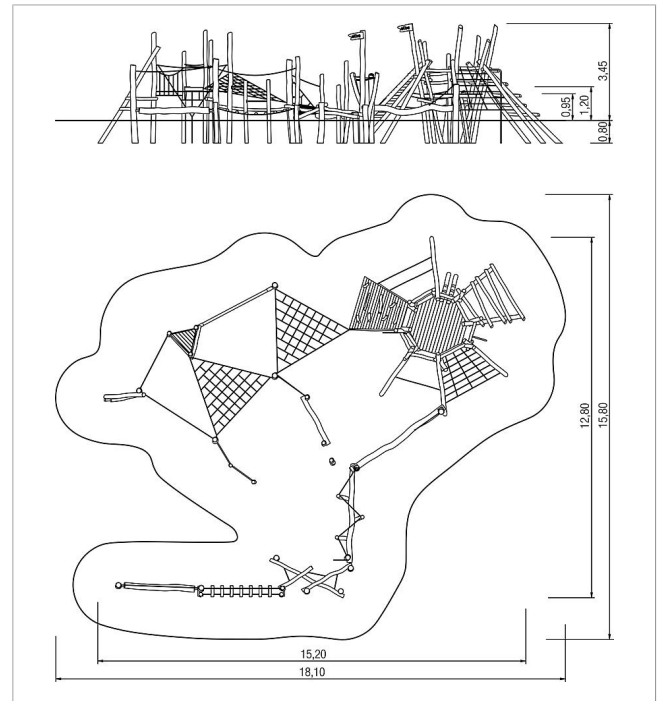

5 45 337 0630 0

paradiso play unit Duin

made in germany

4+

Scope of delivery

- 1x triangular platform: robinia
- 1x balance beam with climbing aid: robinia, plastic-coated steel rope
- 1x balance rope: plastic-coated steel rope
- 1x triangular climbing net small: plastic-coated steel rope
- 2x triangular lounge net large: plastic-coated steel rope
- 1x revolving balance beam with rope handrail: robinia, stainless steel, plastic-coated steel rope
- 1x wobbly bridge with rope handrail: robinia, stainless steel, plastic-coated steel rope
- 1x crossed beams with chains: robinia, stainless steel
- 1x balance beam: robinia
- 1x zig-zag balance: robinia, plastic-coated steel rope
- 2x notched trunk ascent: robinia
- 1x triangular net crossing with rope handrail: plastic-coated steel rope
- 2x balance chain: stainless steel
- 2x horizontal bar: stainless steel
- 2x balance stilt with bollard: robinia
- 1x octagonal platform: robinia
- 1x sloped climbing net: plastic-coated steel rope
- 1x balance rope: plastic-coated steel rope
- 1x fireman's pole: stainless steel
- 4x crossbar ascent: robinia
- 2x balance ropes with rope handrail: plastic-coated steel rope
- 1x climbing ramp with handles: robinia
- 1x double notched trunk ascent: robinia

	Material	Robinia natural
	Foundation level	FL 3
	Minimum space	1280x1520x345cm
	Free falling height	190 cm
	Impact protection net	186,0 m ²
	Foundations	42x CF