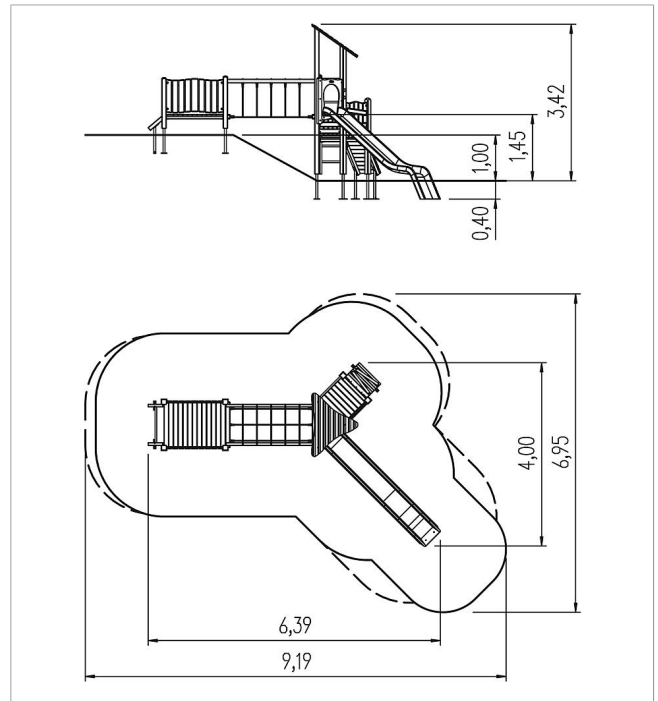

5 11 534 0410 0

ecorino play unit
Frankenwarte, solo

made in germany

Scope of delivery

2x adapter: SW or steel
 9x post structure: SW or steel
 3x platform structure: SW
 1x triangular roof: Sw
 1x sloped ladder: SW, stainless steel
 1x vertical ladder: stainless steel
 1x ramp: SW
 1x net bridge straight: SW, plastic-coated steel cable
 4x parapet: SW
 2x walk-through protection: stainless steel
 1x slide entry plate: HPL
 1x access restriction: HPL
 2x decoration timber: SW
 3x set of gripis: aluminium, plastic-coated
 fittings: stainless steel

	Material	Larch GL, larch
	Foundation level	FL 1
	Minimum space	919x695x342 cm
	Free falling height	145 cm
	Impact protection net	37,0 m ²
	Foundations	13x CF or 12x PFs
	Largest section	10x10x334 cm