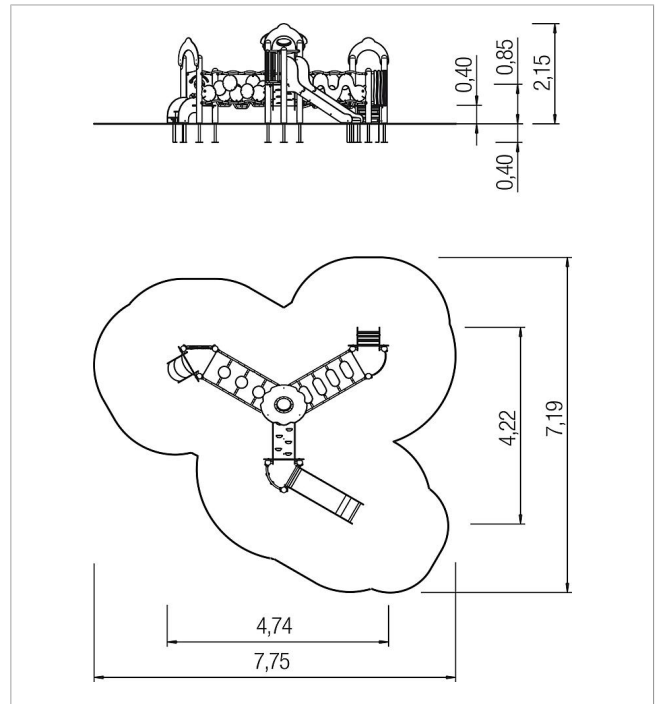

5 59 839 0412 1

minimondo play unit Ivy

made in germany

Scope of delivery

- 1x slide: HPL, stainless steel
- 1x stair: HPL
- 1x fence element: stainless steel, PE
- 1x fence element sea grass: stainless steel, HPL
- 4x platform surface: HPL
- 1x bend ramp: HPL, SW
- 1x roof: HPL, Makrolon
- 1x climbing up: HPL
- 2x bends: HPL
- 1x playing panel: HPL, PU, Plexiglas
- 1x transfer snake: stainless steel, HPL
- 1x transfer caterpillar: stainless steel, HPL
- 1x set posts with post bases: SW, galvanised steel

| | | |
|--|-----------------------|--------------------------|
| | Material | Larch GL green |
| | Foundation level | FL 1 |
| | Minimum space | 775x719x265 cm |
| | Free falling height | 85 cm |
| | Impact protection net | 39,5 m ² |
| | Foundations | 5x CF or 5x PFs + 8x PFr |
| | Assembly | 2 persons/7 h |
| | Largest section | 2150x490x700 cm |
| | Heaviest section | 80 kg |