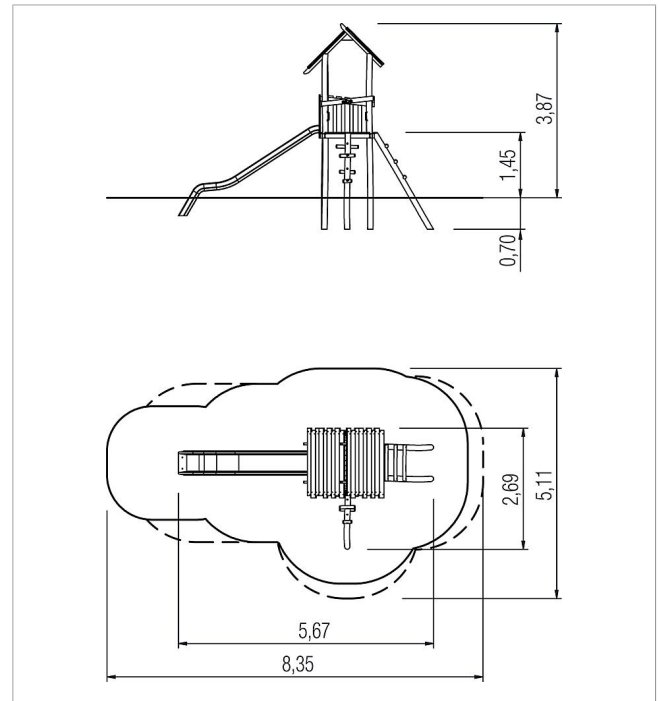

### Scope of delivery

- 4x post structure: robinia
- 1x platform structure: robinia
- 1x pitched roof: robinia
- 1x sloped ladder: robinia
- 1x log ascent: robinia
- 1x parapet: robinia
- 2x walk-through protection: robinia
- 1x slide entry plate: robinia
- 2x set of grips: coated aluminium
- 4x squared timber: robinia
- fittings: stainless steel

	Material	Robinia natural
	Minimum space	835x511x387 cm
	Free falling height	145 cm
	Impact protection net	29,0 m <sup>2</sup>
	Foundations	7x CF
	Assembly	2 persons/2,5 h