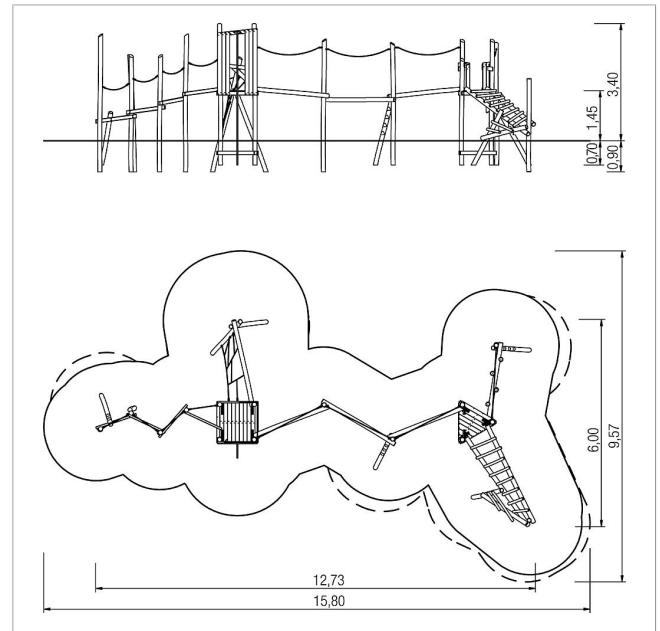

5 80 004 0530 0

paradiso play unit Kirsten

made in germany

Scope of delivery

	Material	robinia natural
	Foundation level	FL 3
	Minimum space	1580x957x398 cm
	Free falling height	218 cm
	Impact protection net	78,5 m ²
	Foundations	22x CF
	Largest section	Ø 10-14x410 cm