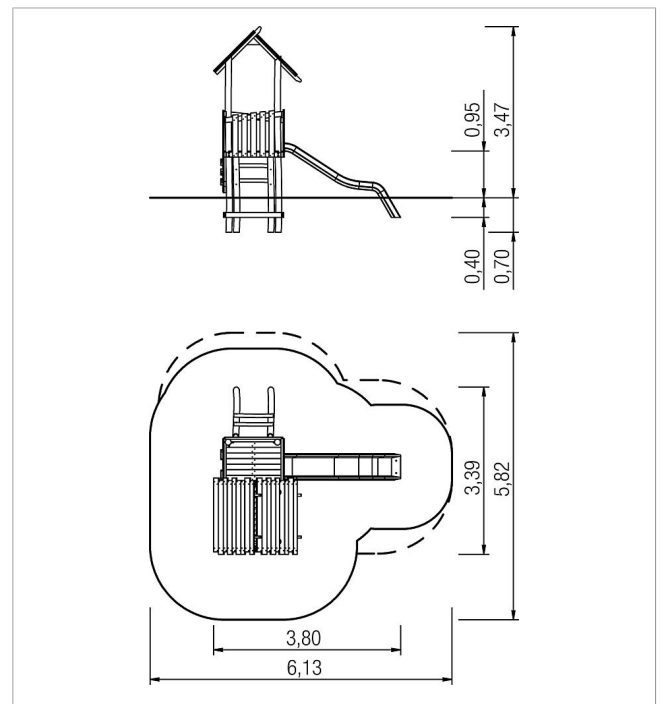

5 80 005 0530 0

paradiso play unit
Klaas

made in germany

Scope of delivery

	Material	robinia natural
	Foundation level	FL 3
	Minimum space	613x582x347 cm
	Free falling height	95 cm
	Impact protection net	25,5 m ²
	Foundations	9x CF
	Largest section	Ø 10-14x360 cm