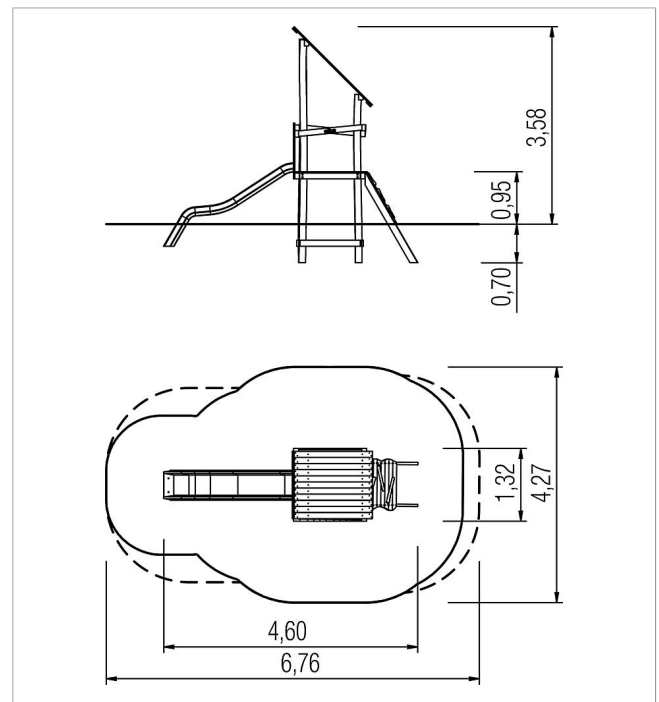

### Scope of delivery

- 4x post structure: robinia
- 1x platform structure: robinia
- 1x pent roof: robinia
- 1x ramp: robinia
- 3x walk-through protection: robinia
- 1x slide entry plate: robinia
- 1x set of grips: coated aluminium
- 4x squared timber: robinia
- fittings: stainless steel

	Material	Robinia natural
	Minimum space	676x427x358 cm
	Free falling height	95 cm
	Impact protection net	22,0 m <sup>2</sup>
	Foundations	6x CF
	Assembly	2 persons/2 h