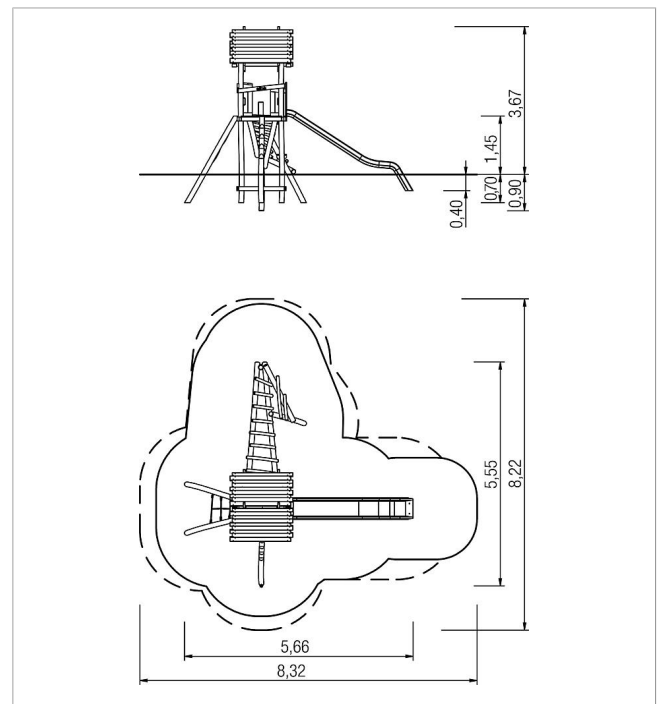

5 80 003 0530 0
paradiso play unit Leif

made in germany

Scope of delivery

	Material	robinia natural
	Foundation level	FL 3
	Minimum space	832x822x367 cm
	Free falling height	145 cm
	Impact protection net	37,0 m ²
	Foundations	10x CF
	Largest section	Ø 10-14x375 cm