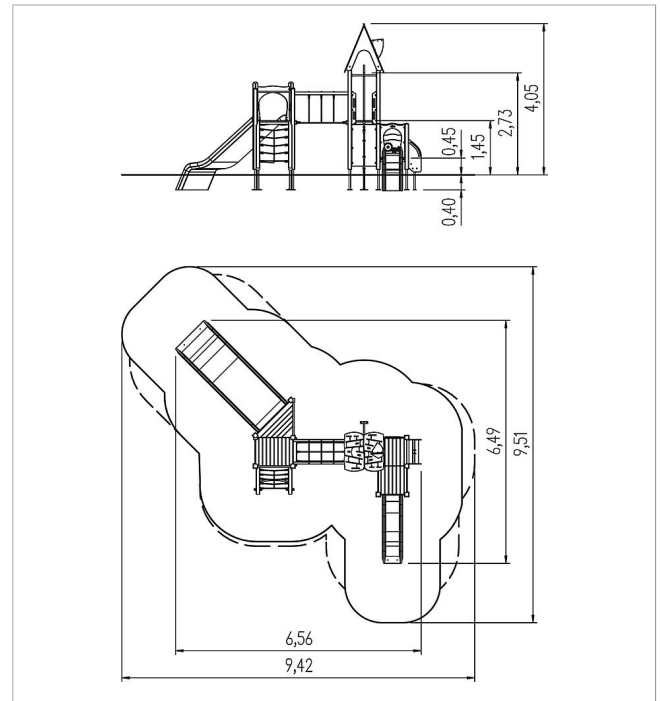

5 11 066 0410 0

playo play unit Linus,
solo

made in germany

Scope of delivery

13x post construction: SW
 13x post shoe: steel galvanised
 5x platform construction: SW
 2x adapter: SW
 3x wall panel: HPL
 2x walk-through protection leaf: stainless steel
 2x set of grips: aluminium, plastic coated
 1x squared timber: SW
 4x cord protection: HPL
 1x ladder vertical: SW, rungs stainless steel
 1x net ascent oblique: polyester-coated steel cable, stainless steel
 1x net bridge straight: SW, polyester-coated steel cable
 2x slide entry plate: HPL
 1x fireman's pole: stainless steel
 1x saddle roof brick: SW
 4x play panel relief: HPL
 1x play panel gear wheel: HPL
 1x seat rope: polyester-coated steel cable, stainless steel, plastic
 1x staircase: SW, HPL
 2x access restriction: HPL
 fittings: stainless steel

	Material	Larch GL, larch
	Foundation level	FL 1
	Minimum space	951x942x405 cm
	Free falling height	173 cm
	Impact protection net	47,5 m ²
	Foundations	17x CF or 17x PFs