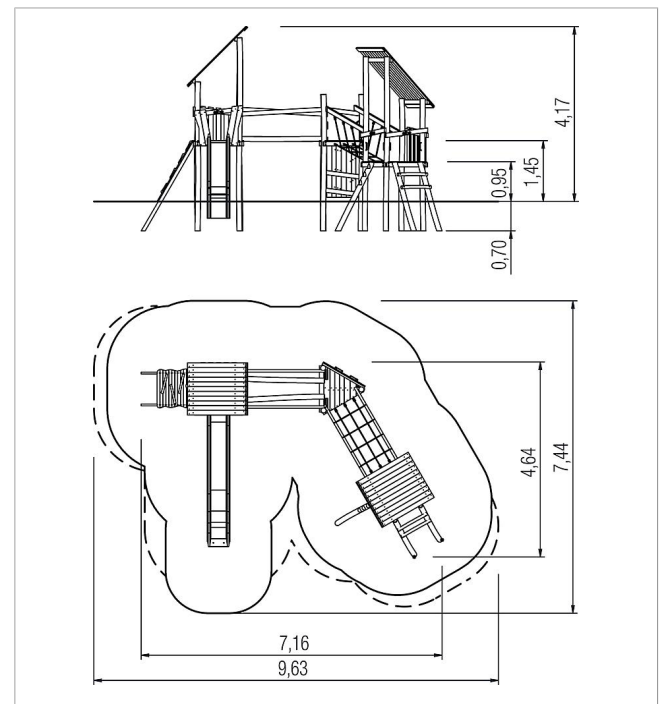

5 45 316 0630 0

paradiso play unit
Magnus, solo

made in germany

Scope of delivery

- 11x post structure: robinia
- 3x platform structure: robinia
- 2x pent roof: robinia
- 1x climbing board: robinia
- 1x sloped ladder: robinia
- 1x ramp: robinia
- 1x log ascent: robinia
- 1x balance log straight: robinia
- 1x net bridge sloped: robinia, plastic-coated steel cable
- 2x parapet: robinia
- 4x walk-through protection: robinia
- 1x slide entry plate: robinia
- 4x set of grips: coated aluminium
- 11x squared timber: robinia
- fittings: stainless steel

	Material	Robinia natural
	Minimum space	963x744x417 cm
	Free falling height	145 cm
	Impact protection net	51,0 m ²
	Foundations	16x CF
	Assembly	2 persons/6 h