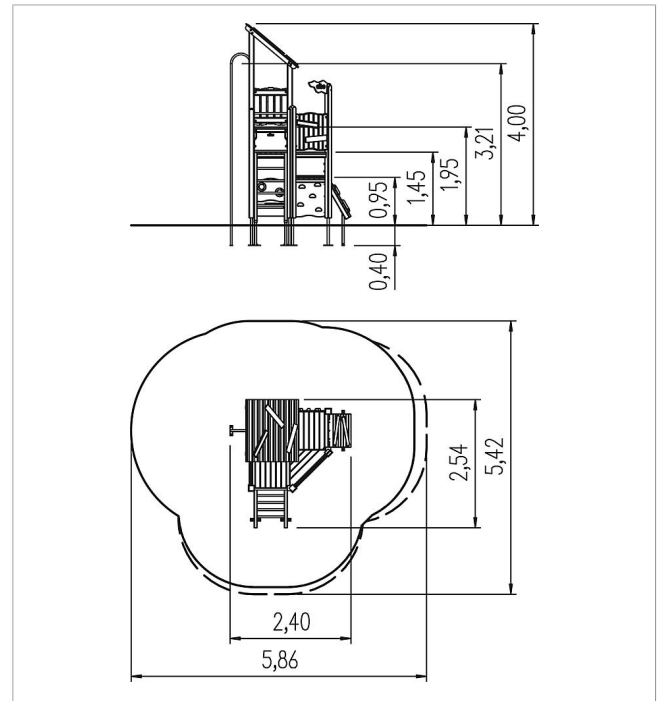

5 11 506 6410 0

ecorino play unit Mont Blanc

made in germany

Scope of delivery

8x post construction: SW or steel
 8x post shoe: steel galvanised
 4x platform construction: SW
 2x adapter: SW
 4x wall panel wood: SW
 5x wall panel: HPL
 1x decorative item: HPL
 11x decoration crossbar: SW
 1x walk-through protection leaf: stainless steel
 2x set of grips: aluminium, plastic coated
 1x climbing panel: HPL, climbing grips
 1x climbing panel: HPL
 2x cord protection: HPL
 1x ladder: SW, rungs stainless steel
 1x long pent roof wood: SW
 1x ramp: SW
 1x fireman's pole: stainless steel
 1x seating area: SW
 1x play panel hole: HPL, perspex
 1x play panel gear wheel: HPL
 1x play panel counting rings: HPL, ROB
 1x counter: SW, HPL
 2x access restriction: HPL
 fittings: stainless steel

	Material	Steel powder., Larch
	Foundation level	FL 1
	Minimum space	586x542x400 cm
	Free falling height	221 cm
	Impact protection net	23,0 m ²
	Foundations	11x CF or 11x PFs
	Assembly	2 persons/10 h