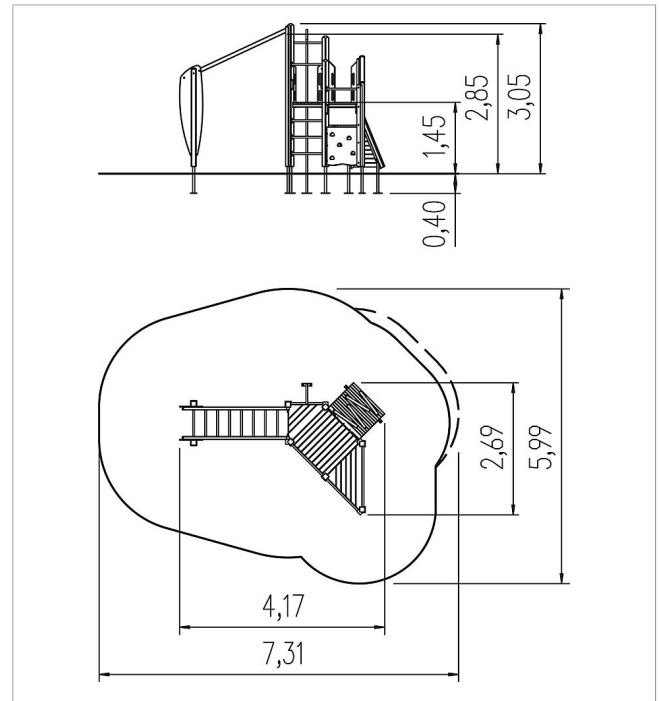

5 11 034 0411 0

playo play unit Nele

made in germany

Scope of delivery

- 8x post construction: SW
- 8x post shoe: steel galvanised
- 3x platform construction: SW
- 4x adapter: SW
- 3x wall panel: HPL
- 3x walk-through protection leaf: stainless steel
- 2x set of grips: aluminium, plastic coated
- 1x monkey bars: SW, rungs stainless steel, HPL
- 1x climbing panel: HPL
- 2x cord protection: HPL
- 1x ladder vertical: SW, rungs stainless steel
- 1x ramp: SW
- 1x fireman's pole: stainless steel
- 3x access restriction: HPL
- fittings: stainless steel

	Material	Larch GL, larch
	Foundation level	FL 1
	Minimum space	731x599x325 cm
	Free falling height	285 cm
	Impact protection net	32,5 m ²
	Foundations	11x CF or 11x PFs