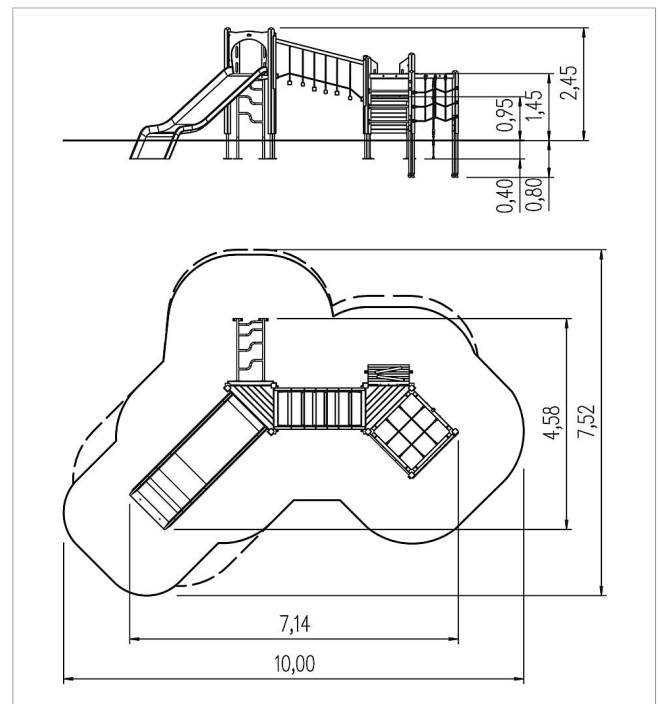

5 11 058 0110 0

playo play unit Nora,
solo

made in germany

Scope of delivery

- 8x post construction: SW
- 8x post shoe: steel galvanised
- 2x platform construction: SW
- 4x adapter: SW
- 1x arch ramp: stainless steel
- 1x wall panel: HPL
- 1x ladder vertical: SW, rungs stainless steel
- 1x net ascent vertical: polyester-coated steel cable
- 1x net frame: SW, HPL, polyester-coated steel cable
- 1x ramp: HPL, SW
- 1x slide entry plate: HPL
- 1x seat rope: polyester-coated steel cable, stainless steel, plastic
- 1x wobbly bridge oblique: SW, chain steel galvanised
- 2x access restriction: HPL
- fittings: stainless steel

	Material	SW pi
	Foundation level	FL 1
	Minimum space	1000x752x325 cm
	Free falling height	145 cm
	Impact protection net	45,0 m ²
	Foundations	12x CF or 10x PFs + 2x CF