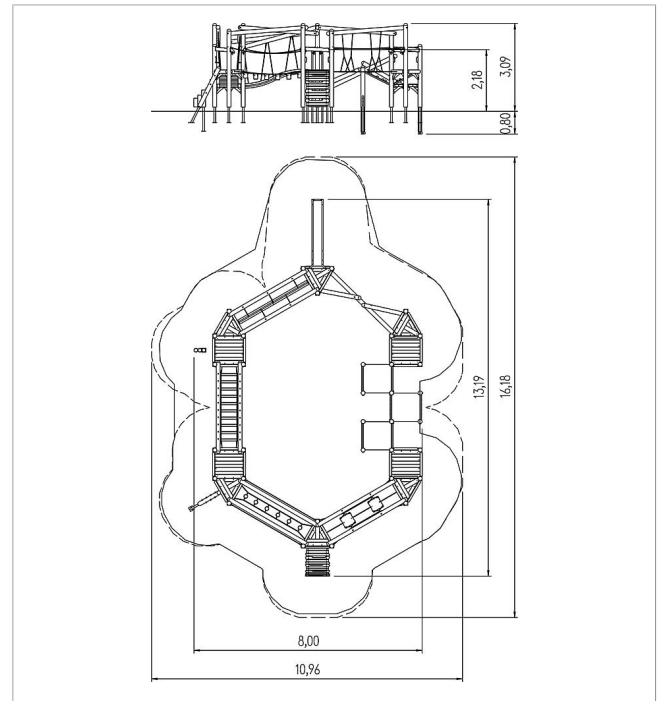

### Scope of delivery

- 34x post unit: SW or steel
- 10x platform wood : SW
- 1x arched ramp: stainless steel, SW
- 1x climbing panel tendril: HPL
- 1x climbing panel: HPL
- 3x climbing platform with grips: HPL, climbing grips
- 1x handrail slide: stainless steel
- 1x palisade ascent: SW
- 1x trunk ascent: SW
- 1x Tibet bridge sloped: plastic-coated steel tow
- 1x chained poles crossing horizontal: SW, stainless steel
- 1x island crossing horizontal: HPL, stainless steel, SW
- 1x wobbly bridge sloped: SW, galvanised steel
- 1x zig-zag crossing horizontal: SW
- 6x access restriction: HPL
- 9x parapet: SW
- 1x walk-through protection: plastic-coated steel rope, stainless steel
- 6x set of climbing grips: steel

	Material	Larch GL green, larch
	Minimum space	1096x1618x398 cm
	Free falling height	218 cm
	Foundations	38x CF or 31x PFs + 7x CF