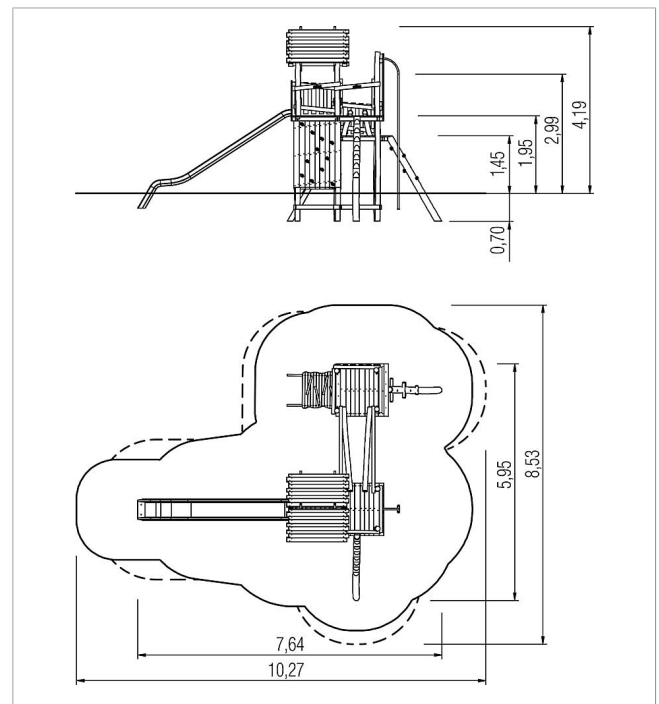

5 45 317 0630 0

paradiso play unit  
Ruben, solo

made in germany

### Scope of delivery

- 10x post structure: robinia
- 3x platform structure: robinia
- 1x pitched roof: robinia
- 1x climbing board: robinia
- 1x ramp: robinia
- 1x fireman's pole: stainless steel
- 1x log ascent: robinia
- 1x crossbars ascent: robinia
- 1x balance log sloped: robinia
- 2x parapet: robinia
- 4x walk-through protection: robinia
- 1x slide entry plate: robinia
- 4x set of grips: coated aluminium
- 11x squared timber: robinia
- 1x counter: robinia
- fittings: stainless steel

|   |                       |                     |
|---|-----------------------|---------------------|
|  | Material              | Robinia natural     |
|  | Minimum space         | 1027x853x419 cm     |
|  | Free falling height   | 299 cm              |
|  | Impact protection net | 52,0 m <sup>2</sup> |
|  | Foundations           | 15x CF              |
|  | Assembly              | 2 persons/6 h       |