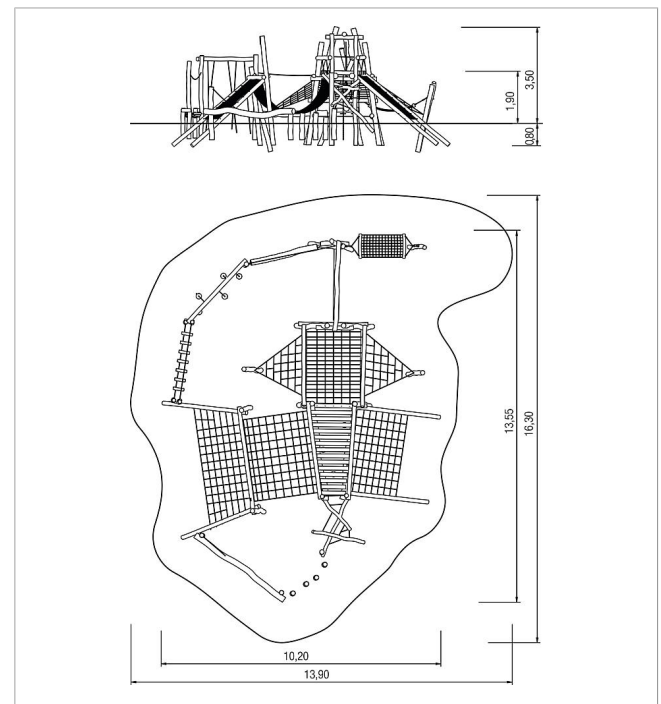

5 45 338 0630 0

paradiso play unit
Sevarino

made in germany

4+

Scope of delivery

- 2x net ascent: plastic-coated steel rope
- 2x net frame: robinia, plastic-coated steel rope
- 3x lounge net: robinia, plastic-coated steel rope
- 1x log bridge: robinia
- 1x balance rope: plastic-coated steel rope
- 3x swing seat: plastic-coated steel rope: HPL
- 1x crossed beam ascent with ropes: robinia, plastic-coated steel rope
- 1x floating steps: plastic-coated steel rope, HPL
- 1x balance beam revolving: robinia
- 1x hammock: plastic-coated steel rope
- 1x wobbly bridge with rope handrail: robinia, plastic-coated steel rope
- 1x balance beam: robinia
- 4x jumping bollard: robinia

	Material	Robinia natural
	Foundation level	FL 3
	Minimum space	930x1340x350cm
	Free falling height	190 cm
	Impact protection net	152,0 m ²
	Foundations	34x CF