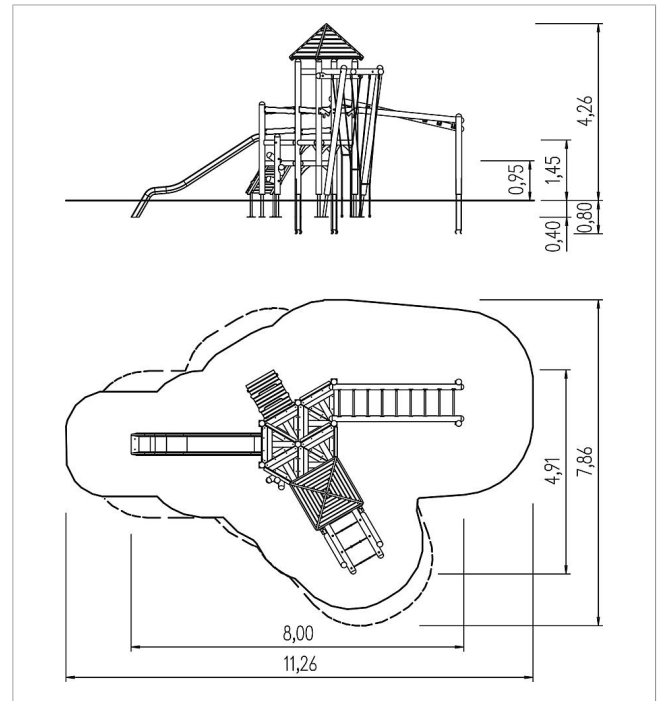

5 25 148 0410 0

unique play unit Taran,  
solo

made in germany

### Scope of delivery

- 12x post unit: SW or steel
- 8x platform wood : SW
- 1x roof: SW
- 1x liana ascent: plastic-coated steel rope, SW
- 1x log with branches ascent: SW
- 1x ramp: SW
- 1x hand over hand crossing sloped: SW, stainless steel
- 1x access restriction: HPL
- 8x parapet: SW
- 1x slide entry board: HPL
- 2x set of climbing grips: steel

	Material	Larch GL, larch
	Minimum space	1126x786x426 cm
	Free falling height	234 cm
	Impact protection net	52,0 m <sup>2</sup>
	Foundations	16x CF or 11x PFs + 1x PFI + 4x CF