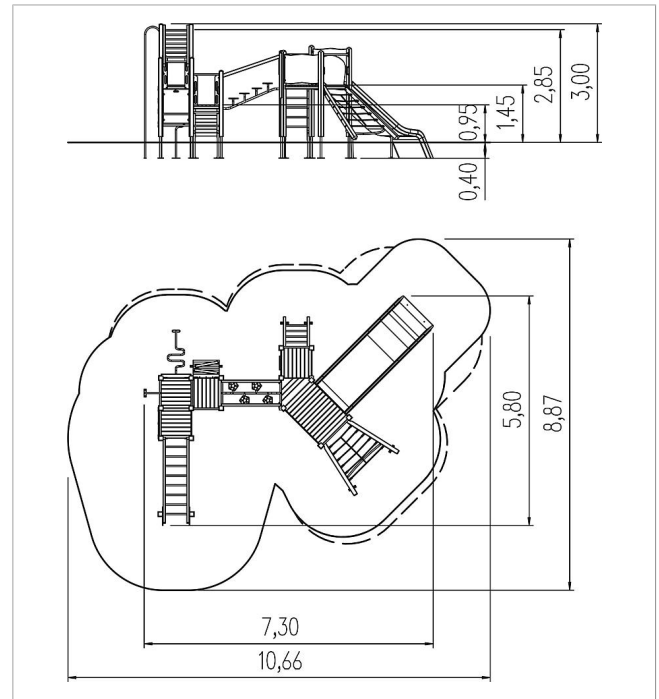

5 11 023 0411 0

playo play unit Thea,
solo

made in germany

Scope of delivery

17x post construction: SW
 17x post shoe: steel galvanised
 6x platform construction: SW
 2x adapter: SW
 6x wall panel: HPL
 5x walk-through protection leaf: stainless steel
 1x gecko crossing oblique: stainless steel, HPL, SW
 4x set of grips: aluminium, plastic coated
 1x monkey bars: SW, rungs stainless steel, HPL
 2x cord protection: HPL
 1x ladder vertical: SW, rungs stainless steel
 1x ladder: SW, rungs stainless steel
 1x net ascent oblique: polyester-coated steel cable, stainless steel
 1x net ascent vertical: polyester-coated steel cable
 1x ramp: SW
 1x slide entry plate: HPL
 1x fireman's pole: stainless steel
 1x play panel click wheel: HPL, stainless steel, plastic
 1x play panel steering wheel: HPL, steel galvanised
 1x wave ladder: stainless steel, SW
 5x access restriction: HPL
 fittings: stainless steel

	Material	Larch GL, larch
	Foundation level	FL 1
	Minimum space	1066x887x325 cm
	Free falling height	285 cm
	Impact protection net	62,5 m ²
	Foundations	23x CF or 23x PFs