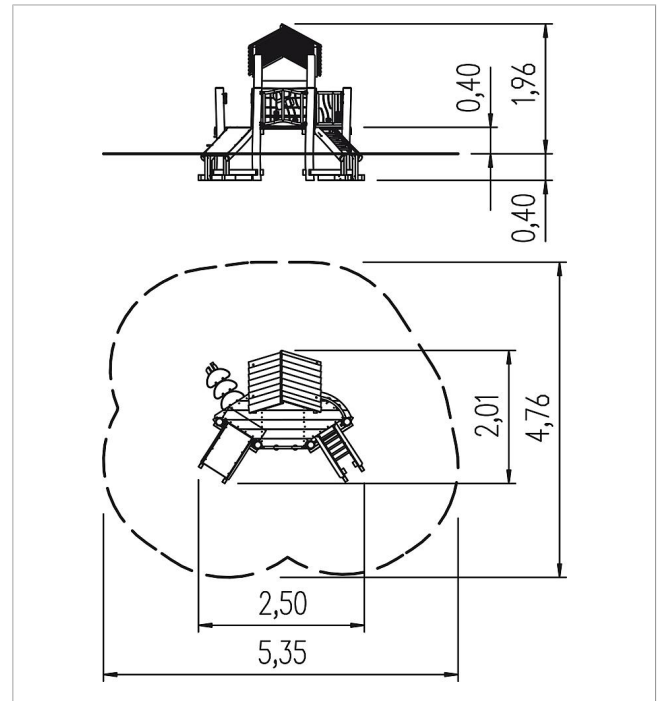

5 45 012 0630 0

paradiso play unit
Winja

made in germany

Scope of delivery

- 1x platform: robinia
- 1x belly board: HPL
- 1x step entrance: robinia, HPL
- 1x diagonal climbing rungs: stainless steel
- 1x window: robinia
- 1x saddle roof: robinia
- 1x bench: robinia
- 2x panel with playing balls: stainless steel, PE

	Material	Robinia natural
	Foundation level	FL 3
	Minimum space	535x476x220 cm
	Free falling height	60 cm
	Impact protection net	21,0 m ²
	Foundations	-
	Assembly	2 persons/3 h
	Largest section	140x88x1,5 cm
	Heaviest section	30 kg