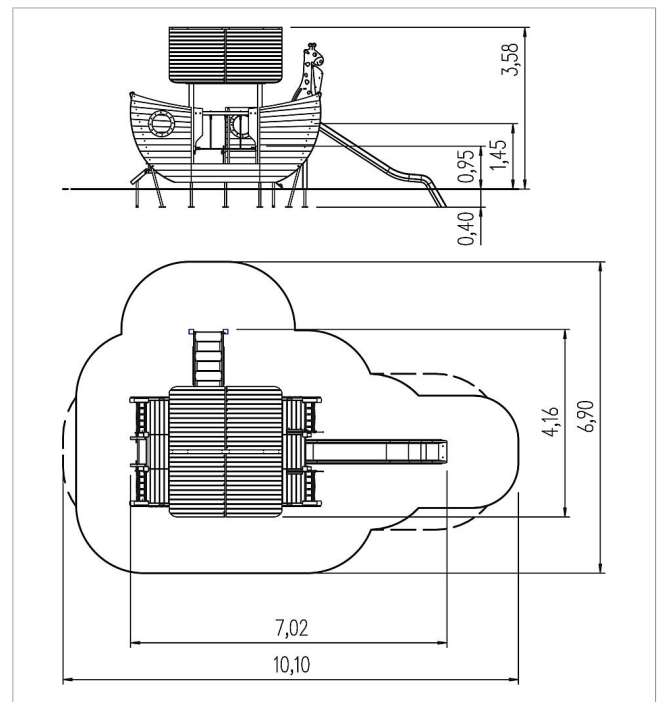

5 11 800 0110 0

playo playing ship Ark,
solo

made in germany

Scope of delivery

- 19x post structure: SW
- 23x post base: galvanised steel
- 10x platform structure: SW
- 1x protection against stepping through: SW
- 11x panel: SW
- 6x panel: HPL
- 1x playing panel steering wheel: HPL
- 2x panel giraffe: HPL
- 2x panel sheep: HPL
- 1x slide entrance panel: HPL
- 1x roof 2.50 x 2.90m: SW
- 1x ladder SW, rung stainless steel
- 1x passage protection: stainless steel
- 1x net bridge: SW, plastic-coated steel cable
- 1x step transfer: SW
- 2x grip set: Aluminium plastic-coated
- fittings: stainless steel

	Material	SW pi
	Foundation level	FL 1
	Minimum space	1010x690x358 cm
	Free falling height	145 cm
	Impact protection net	59,5 m ²
	Foundations	23x CF or 21x PFs