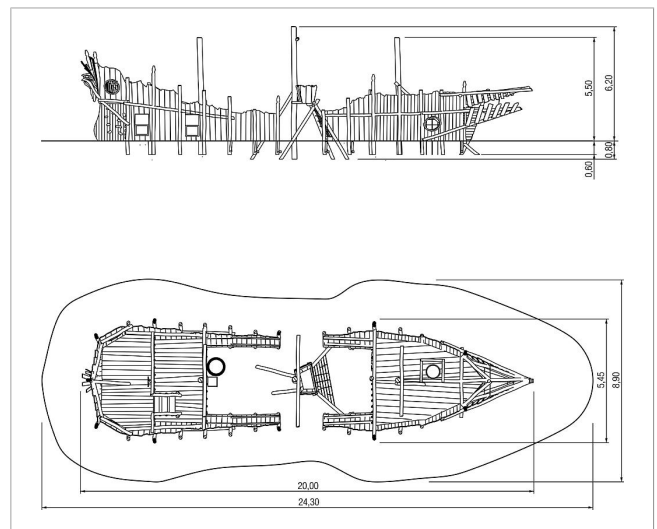

5 45 185 0530 0

paradiso playing ship  
Black Ocean

made in germany

### Scope of delivery

1x ship bow with platform PH 170 cm: robinia  
2x porthole: robinia  
1x ship mast H approx. 550 cm: robinia  
1x climbing wall: robinia  
1x net chimney: plastic-coated steel cable  
1x table below deck: robinia  
2x seat below deck: robinia

1x middle mast H approx. 620 cm: robinia  
1x lookout basket barrel: robinia  
1x climbing net: plastic-coated steel cable

1x ship stern with platform PH 120 cm and PH 220 cm: robinia  
1x stair ascent: robinia  
1x steering wheel: HPL  
2x portholes: robinia, stainless steel  
4x cannon hatches with stiff flaps: robinia  
2x sea chest: robinia  
1x barrel: robinia  
1x climbing wall rudder: robinia  
2x porthole: robinia  
11x carved, coloured flames on post tops: robinia

	Material	Robinia oiled
	Foundation level	FL 3
	Minimum space	2430x890x620 cm
	Free falling height	300 cm
	Impact protection net	179,0 m <sup>2</sup>
	Foundations	20x CF
	Assembly	-