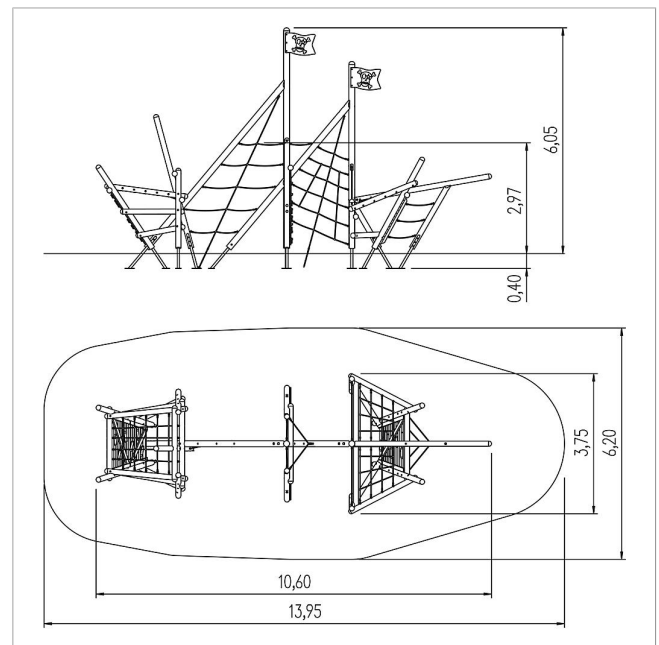

5 59 154 0110 0

climbo playing ship Primo Victoria

made in germany

Scope of delivery

- post construction: SW
- post shoe: galvanised steel
- 4x climbing wall with climbing grips: SW, HPL, GFRP
- 1x climbing wall with opening and climbing grips: SW, HPL, GFRP
- 5x climbing net: polyester-coated steel cable
- 5x hand rope: polyester-coated steel cable
- 3x kick rope: polyester-coated steel cable
- 2x flag Jolly Roger: HPL

	Material	SW pi
	Minimum space	1395x620x605 cm
	Free falling height	297 cm
	Impact protection net	73,0 m ²
	Foundations	1x CF