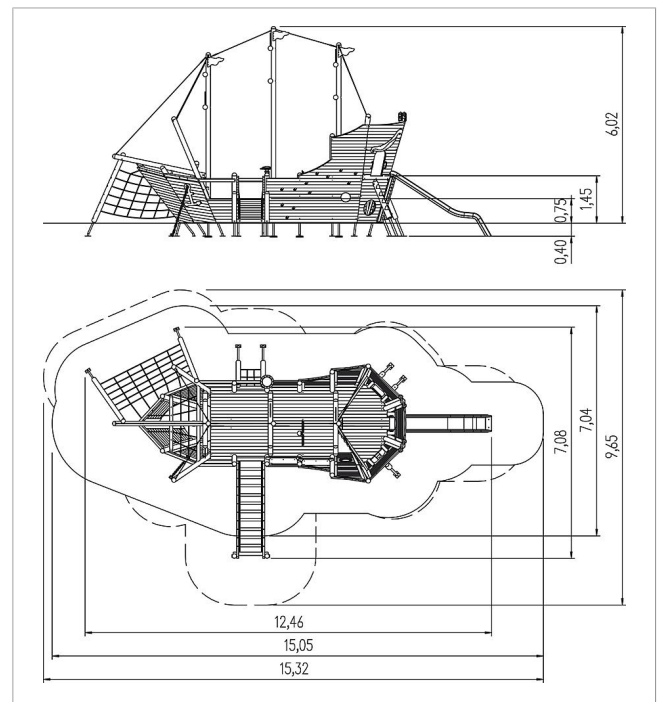

## unique playing ship Santa Maria, solo

made in germany

### Scope of delivery

- 1x steering wheel: HPL
- 1x steering wheel large: HPL, SW, galvanised steel
- 1x anchor: HPL
- 1x anchor chain: galvanised steel
- 1x large climbing net: plastic-coated steel cable
- 1x wobble bridge access: galvanised steel
- 1x diagonal climbing net: plastic-coated steel cable
- 1x rope access: plastic-coated steel cable, SW
- 4x bird: SW glazed
- 4x lantern: SW glazed
- 3x mast: SW
- 1x compass: HPL, Macrolon
- 3x flag: HPL
- 7x steel cable: stainless steel
- 12x climbing handle: GFRP
- 1x stem ascent: SW
- wood structure: SW
- post shoes: galvanised steel

|   |                       |                           |
|---|-----------------------|---------------------------|
|  | Material              | SW pi                     |
|  | Foundation level      | FL 1                      |
|  | Minimum space         | 1532x965x602 cm           |
|  | Free falling height   | 211 cm                    |
|  | Impact protection net | 73,0 m <sup>2</sup>       |
|  | Foundations           | 8x CF or 8x PFs + 13x PFI |
|  | Assembly              | 3 persons/16 h            |