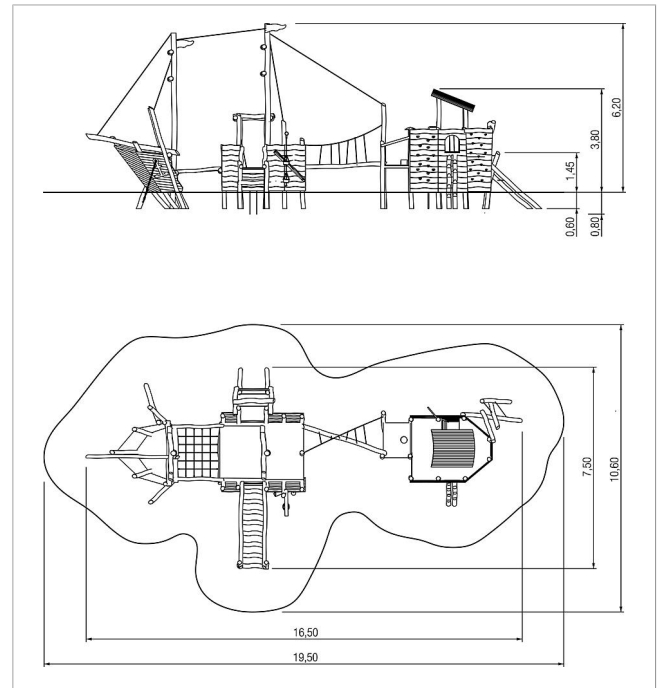

5 45 186 0530 0

paradiso playing ship Trilogie

made in germany

Scope of delivery

- 1x ship bow with platform PH 75 cm
- 1x decoration anchor with chain
- 1x climbing net L approx. 150 cm
- 1x ship mast L approx. 500 cm
- 1x play element sand silo (stainless steel)
- 1x ship center with platform PH 90 cm
- 2x climbing wall
- 1x balance element wobbly ropes
- 1x wobbly bridge L approx. 300 cm
- 1x balancing log with crossed rope harp L approx. 300 cm
- 1x ship mast L approx. 620 cm
- 1x ship stern with large platform PH 145 cm
- 1x small platform PH 100 cm
- 1x steering cabin with roof
- 1x turnable steering wheel (HPL grey)
- 1x decoration life ring (HPL)
- 1x rung ladder inside to PH 145 cm
- 2x climbing wall with 15 blue climbing grips (resin, quartz sand)
- 1x crossed log ascent with chains to PH 145 cm
- 1x VA climbing pole
- 1x play element compass
- 1x stainless steel speaking tube
- 1x playing element sand sieve (stainless steel)

	Material	Robinia natural
	Foundation level	FL 3
	Minimum space	1950x1060 cm
	Free falling height	145 cm
	Impact protection net	133,0 m ²
	Foundations	50x CF
	Assembly	-