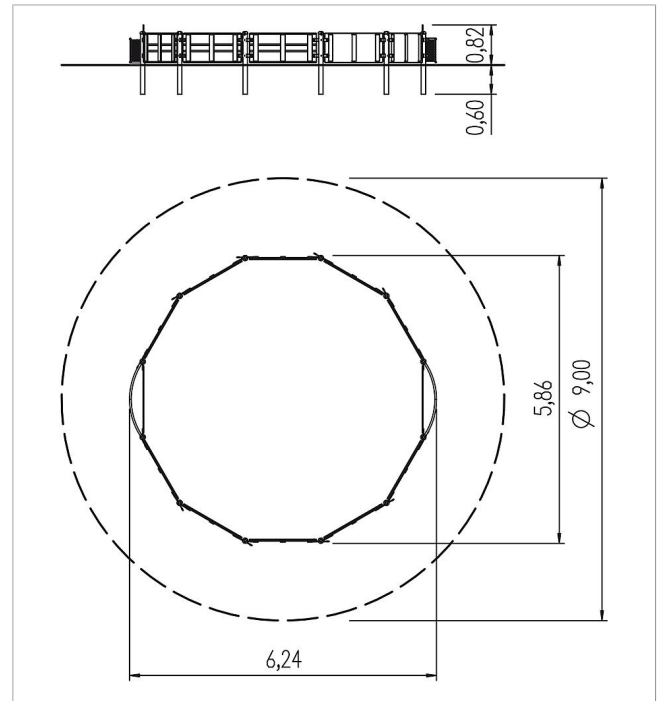

5 53 042 0430 0

fit Playland Flex

made in germany

Scope of delivery

- 2x panna goals: HPL, powder-coated steel
- 8x posts: powder-coated steel
- 10x wall elements: SW

	Material	Larch
	Foundation level	FL 3
	Minimum space	\varnothing 900x180 cm
	Free falling height	-
	Impact protection net	-
	Foundations	12x CF