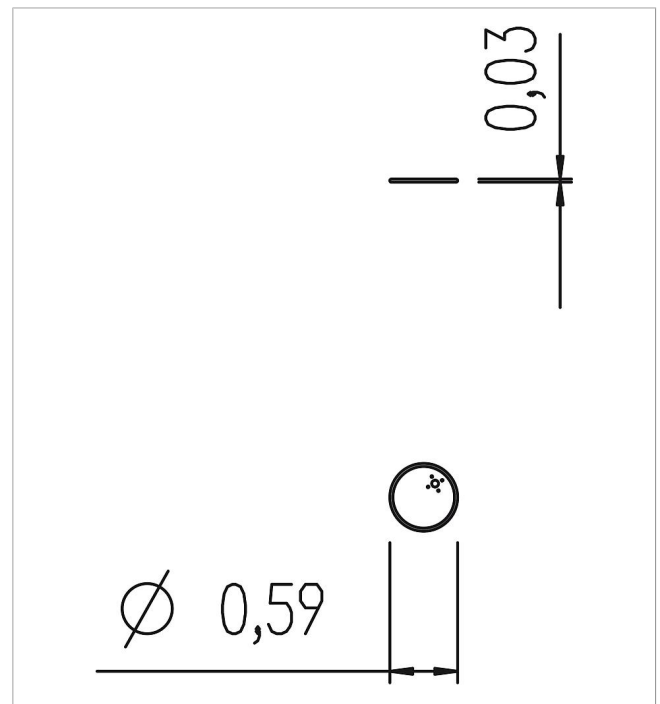

5 66 440 1200 0

Pump platform

made in germany

3+

Scope of delivery

1 pump platform: stainless steel
plus 3x foot

	Material	Stainless steel
	Minimum space	Ø 60x3 cm
	Largest section	Ø 60x3 cm