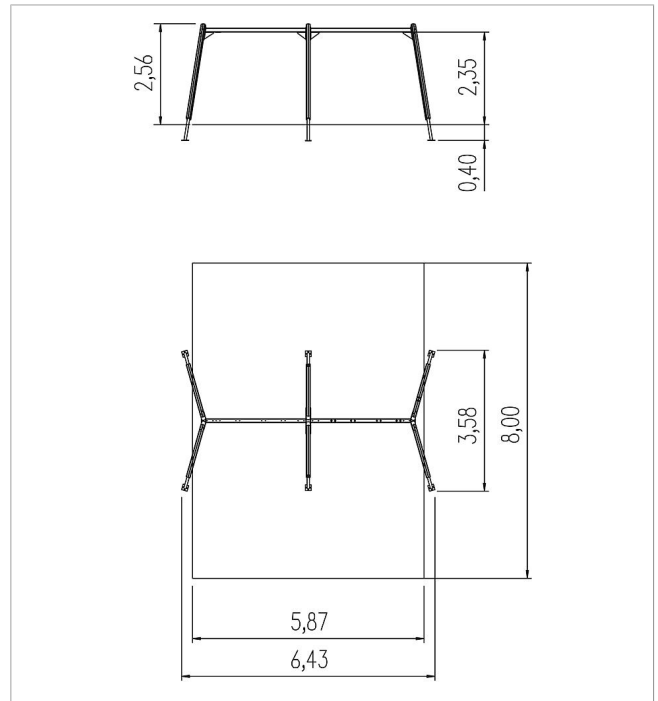

# 5 10 160 0410 0

### Scope of delivery

6x post with post base: SW, galvanised steel  
2x swing beam: galvanised steel

	Material	Larch GL
	Foundation level	FL 1
	Minimum space	800x643x368 cm
	Free falling height	137 cm
	Impact protection net	47,0 m <sup>2</sup>
	Foundations	with flat swing seats: 6x CF or 6x PFs, with nest seat: 6x CF or 6x PFs + 6x CF
	Largest section	239x54x33 cm
	Heaviest section	45 kg