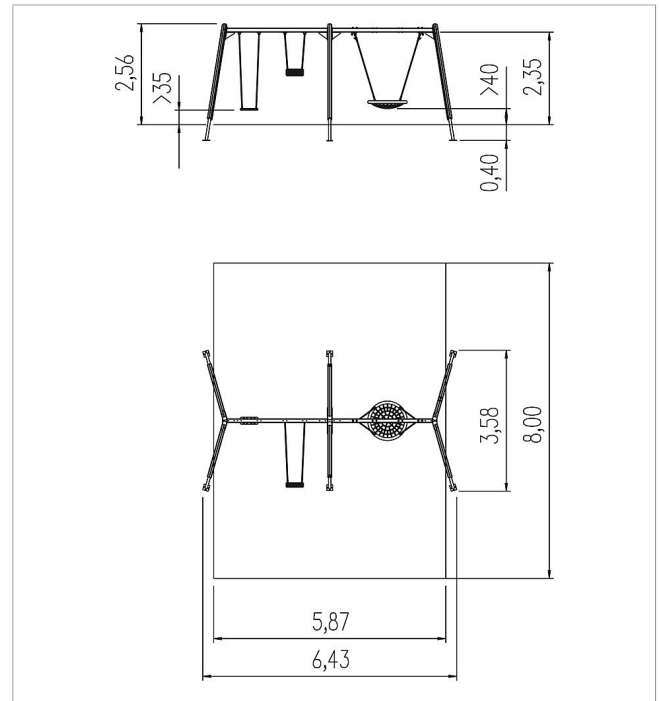

	Material	Larch natural
	Foundation level	FL 1
	Minimum space	800x643x368 cm
	Free falling height	146 cm
	Impact protection net	47,0 m <sup>2</sup>
	Foundations	6x CF or 6x PFs + 6x CF
	Largest section	239x54x33 cm
	Heaviest section	45 kg