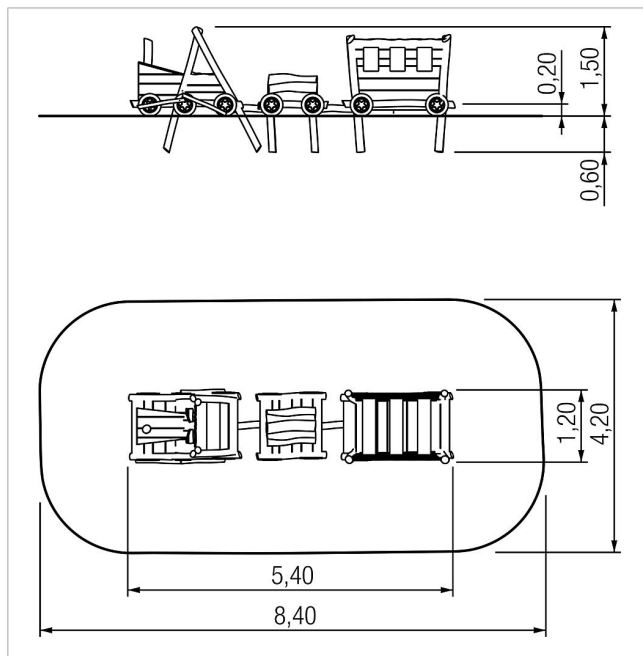

5 45 091 0530 6

paradiso railway
Cosmo

made in germany

Scope of delivery

- 1x locomotive
- 1x tender car
- 1x passenger car

	Material	Robinia oiled
	Foundation level	FL 3
	Minimum space	880x424x273 cm
	Free falling height	93 cm
	Impact protection net	28,5 m ²
	Foundations	14x CF
	Assembly	-