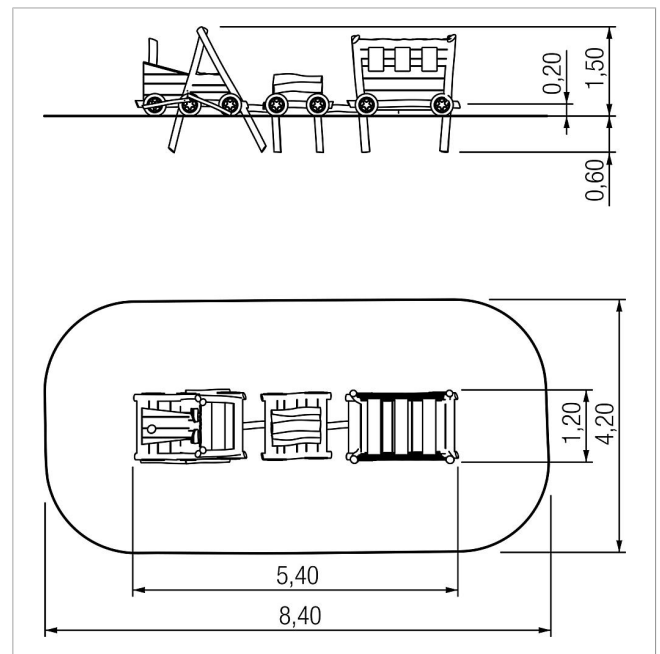

5 45 091 0630 0

paradiso railway
Cosmo

made in germany

Scope of delivery

- 1x locomotive
- 1x tender car
- 1x passenger car

	Material	Robinia natural
	Foundation level	FL 3
	Minimum space	880x424x273 cm
	Free falling height	93 cm
	Impact protection net	28,5 m ²
	Foundations	14x CF
	Assembly	-