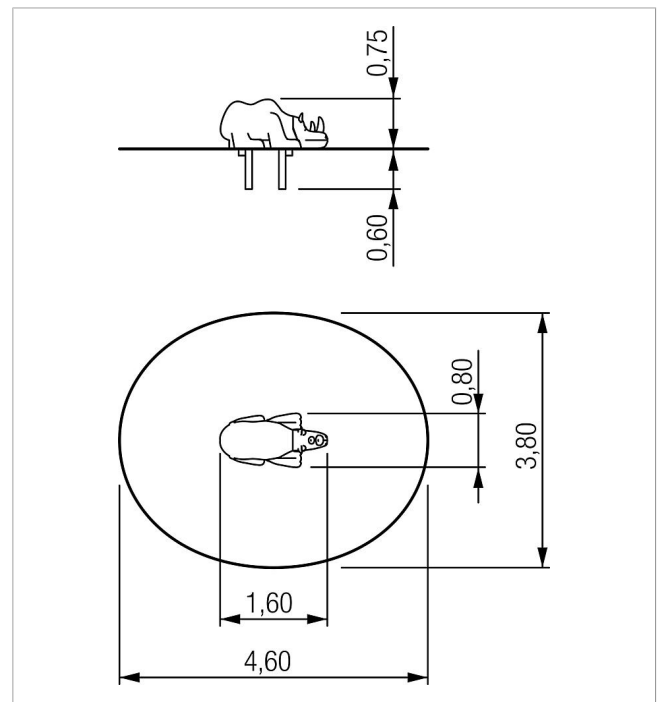

5 45 151 0530 0

paradiso rhinoceros Rhino

made in germany

Scope of delivery

1x carved figure: robinia

	Material	Robinia oiled
	Foundation level	FL 3
	Minimum space	460x380x255 cm
	Free falling height	75 cm
	Impact protection net	17,0 m ²
	Foundations	2x CF
	Assembly	-