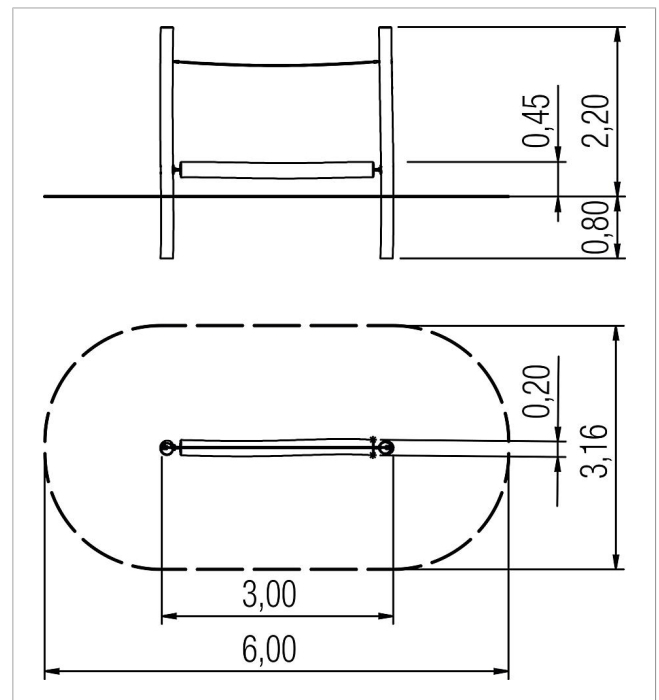

5 45 128 0630 0

paradiso rotating beam Ola

made in germany

Scope of delivery

- 2x posts: robinia
- 1x rotating log: robinia
- 1x handrail rope: plastic-coated steel cable
- 2x maintenance-free bearing

	Material	Robinia natural
	Foundation level	FL 3
	Minimum space	600x316x300 cm
	Free falling height	45 cm
	Impact protection net	17,0 m ²
	Foundations	2x CF
	Assembly	-