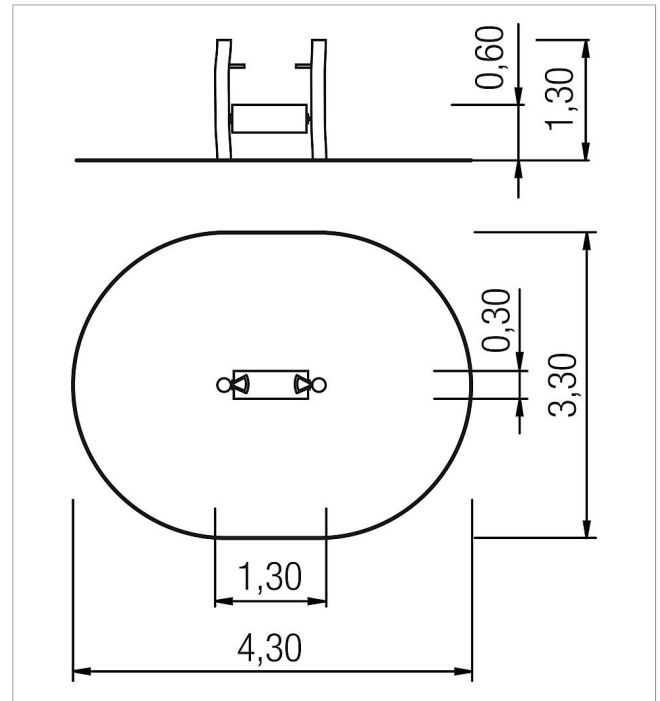

### Scope of delivery

1x running drum: robinia  
2x handles: galvanized steel

	Material	Robinia natural
	Foundation level	FL 3
	Minimum space	430x330x240 cm
	Free falling height	60 cm
	Impact protection net	14,0 m <sup>2</sup>
	Foundations	2x CF
	Assembly	2 persons/2 h