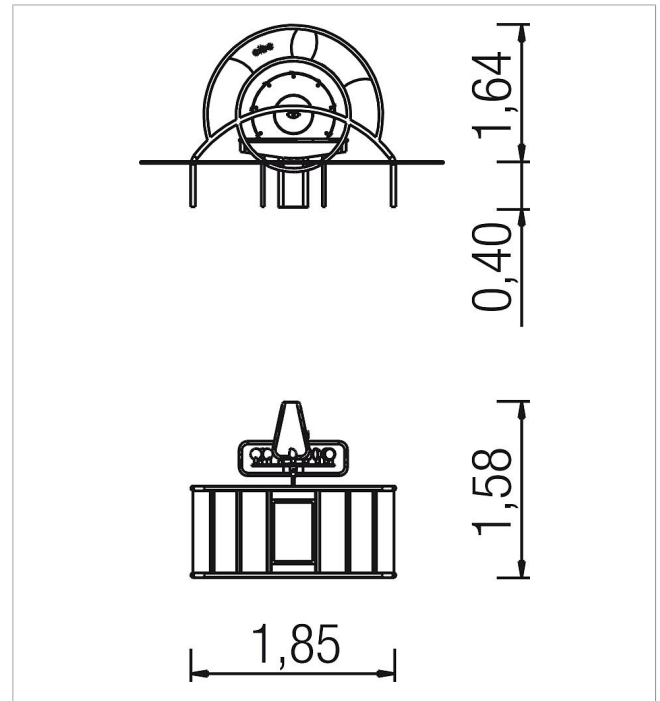

5 66 456 1200 0

Basis Running drum with basin

made in germany

Scope of delivery

- 1x water basin: stainless steel
- 1x scoop wheel with 9 scoops: stainless steel, HPL
- 1x drainage channel: stainless steel
- 1x running drum: stainless steel anti-slip
- 1x bridge with hand rail: stainless steel, HPL

	Material	Stainless steel
	Minimum space	185x158x250 cm
	Free falling height	164
	Impact protection net	-
	Foundations	3x CF