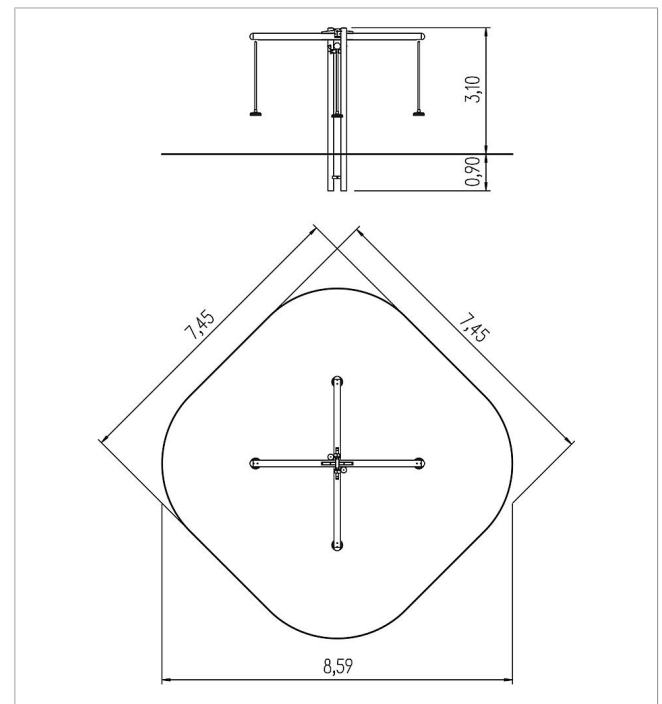

5 55 071 024

unique safety high rocker

made in germany

Scope of delivery

- 2x posts: galvanised and powder-coated steel
- 2x swing beams: SW
- 4x swing seat: rubber
- 2x low-maintenance joint: stainless steel, rubber

	Material	Steel powder. blue
	Foundation level	FL 3
	Minimum space	750x750x380 cm
	Free falling height	185 cm
	Impact protection net	56,0 m ²
	Foundations	1x CF
	Assembly	2 persons/3 h
	Largest section	29x29x400 cm
	Heaviest section	40 kg