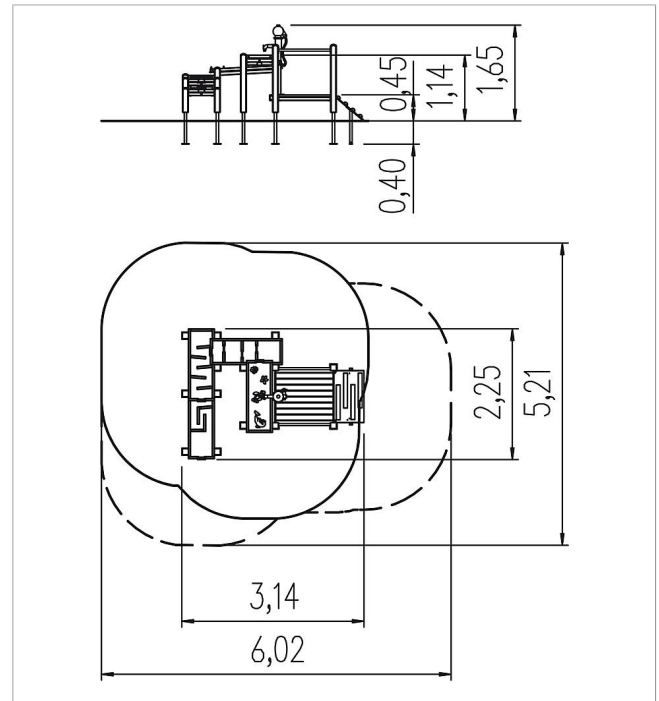

5 11 030 0111 0

playo sand and mud play unit Felix

made in germany

Scope of delivery

- 14x post construction: SW
- 14x post shoe: steel galvanised
- 1x platform construction: SW
- 1x adapter: SW
- 4x aqua path: HPL, SW
- 2x walk-through protection leaf: stainless steel
- 1x set of grips: aluminium, plastic coated
- 1x ramp: HPL, SW
- fittings: stainless steel
- designed for the supervised area

	Material	SW pi
	Foundation level	FL 1
	Minimum space	602x521x294 cm
	Free falling height	114 cm
	Impact protection net	18,5 m ²
	Foundations	16x CF or 11x PFs